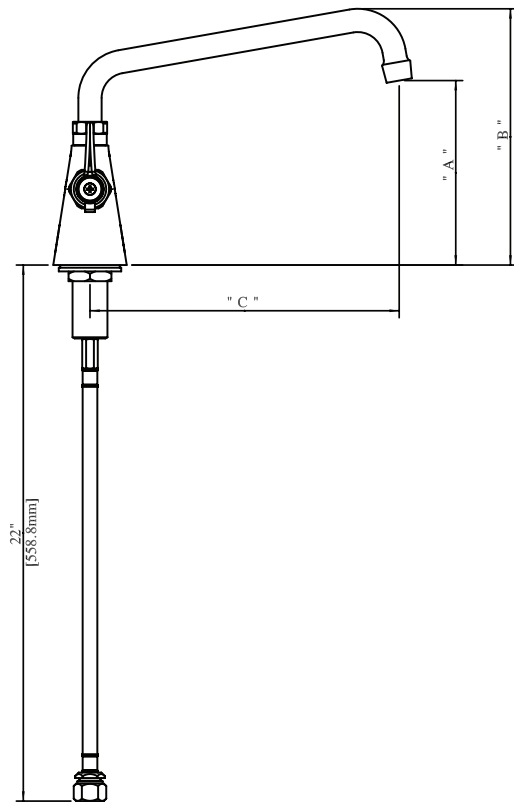

Use your smart phone to scan the above QR code to visit our website: www.bk-resources.com

Deck Mount Dual Valve Pantry Faucet with Swing Spout

Model: BKF-DPF

PRODUCT SPECIFICATION SHEET

Options:

BKF-C414-VR
Vandal Resistant Aerator - .5 GPM

Product Specifications:

- Heavy Duty Double Seat 1/4 Turn Ceramic Cartridges
- High Polished Dipped Chrome Finish
- Full Replacement Parts Available

Product Detail:

Model Number	DIM. A	DIM. B	DIM. C
BKF-DPF-6-G	5" [127]	7.25" [184.2]	6" [152.4]
BKF-DPF-8-G	5.38" [136.5]	7.63" [193.7]	8" [203.2]
BKF-DPF-10-G	5.75" [146]	8" [203.2]	10" [254]
BKF-DPF-12-G	6.81" [157.5]	8.38" [212.7]	12" [304.8]
BKF-DPF-14-G	6.63" [168.3]	8.75" [222.3]	14" [355.6]
BKF-DPF-16-G	7" [177.8]	9.20" [233.8]	16" [406.4]

Certifications:

Certified to NSF/ANSI 61 Section 9-G

RESOURCES

Deck Mount Dual Valve Pantry Faucet with Swing Spout

Model: BKF-DPF

BKF-DPF-XX ISO VIEW
Scale = 1:5

Exploded Parts Detail:

Diagram #	Quantity	Part Number	Description
1	1	BK-DPF-XX-G	Faucet Body
2	1	BKF-BONNET	Bonnet
3	1	BKF-DPF-N	Nut
4	1	BKF-DPF-S	Seal
5	1	BKF-DPF-W	Washer
6	2	BKF-SBH	Handle
7	2	BKF-HV/CV-G	Mixing Valve
8	2	BKF-DPF-HOSE	Hose
9	4	BKF-DPF-O-RING	O-Ring
10	2	BKF-DPF-MN	Hose Mounting Nut
11	2	BKF-DPF-HF	Hose Brass Fitting
12	2	BKF-SBH-S	Handle Screw
13	1	BKF-SPT-XX	Spout