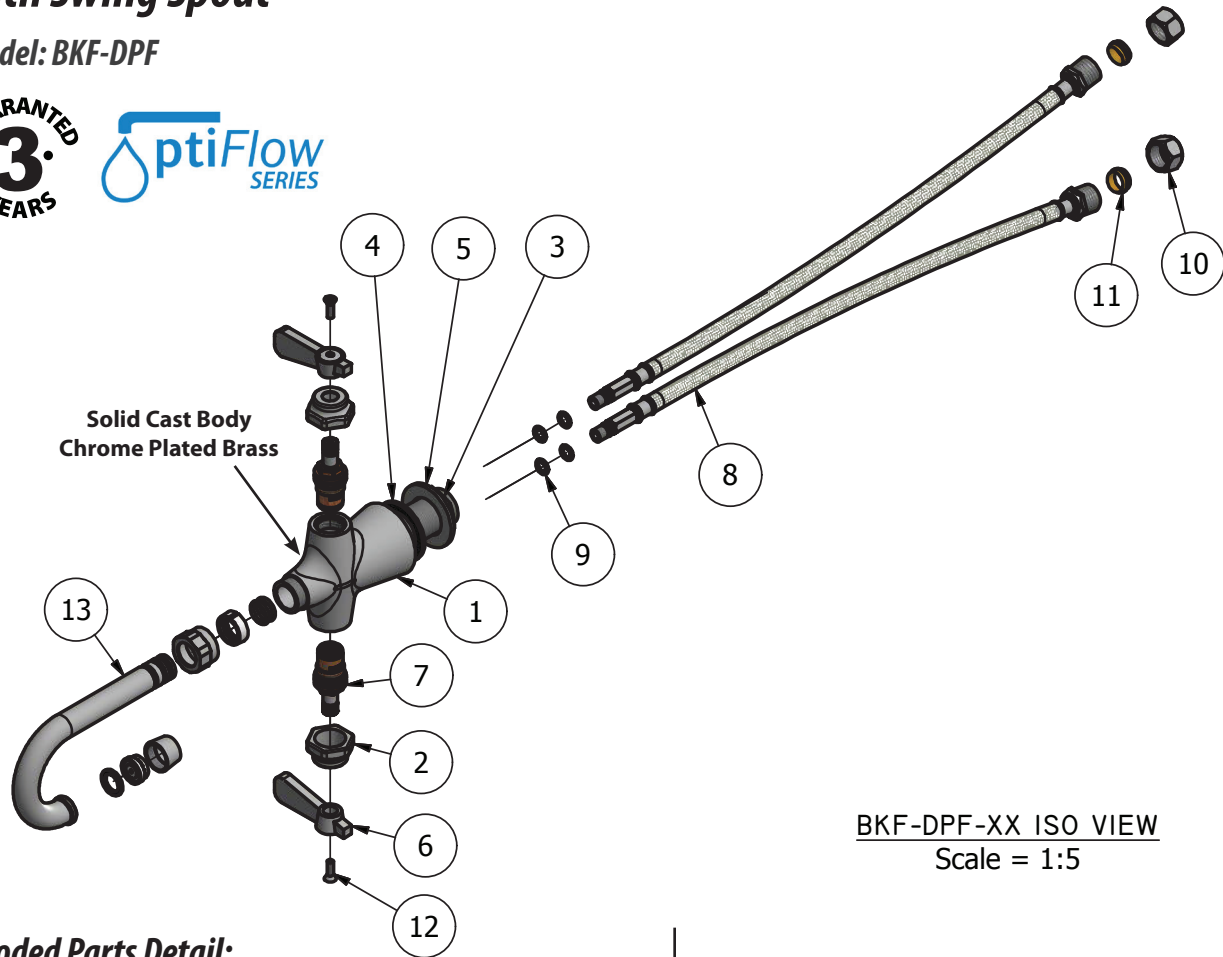

Product Specifications:

- Heavy Duty Double Seat 1/4 Turn Ceramic Cartridges
- High Polished Dipped Chrome Finish
- Full Replacement Parts Available

Product Detail:

Model Number	DIM. A	DIM. B	DIM. C
BKF-DPF-6-G	5" [127]	7.25" [184.2]	6" [152.4]
BKF-DPF-8-G	5.38" [136.5]	7.63" [193.7]	8" [203.2]
BKF-DPF-10-G	5.75" [146]	8" [203.2]	10" [254]
BKF-DPF-12-G	6.81" [157.5]	8.38" [212.7]	12" [304.8]
BKF-DPF-14-G	6.63" [168.3]	8.75" [222.3]	14" [355.6]
BKF-DPF-16-G	7" [177.8]	9.20" [233.8]	16" [406.4]

Certifications:

Certified to NSF/ANSI 61 Section 9-G

RESOURCES

Deck Mount Dual Valve Pantry Faucet with Swing Spout

Model: BKF-DPF

BKF-DPF-XX ISO VIEW
Scale = 1:5

Exploded Parts Detail:

Diagram #	Quantity	Part Number	Description
1	1	BK-DPF-XX-G	Faucet Body
2	1	BKF-BONNET	Bonnet
3	1	BKF-DPF-N	Nut
4	1	BKF-DPF-S	Seal
5	1	BKF-DPF-W	Washer
6	2	BKF-SBH	Handle
7	2	BKF-HV/CV-G	Mixing Valve
8	2	BKF-DPF-HOSE	Hose
9	4	BKF-DPF-O-RING	O-Ring
10	2	BKF-DPF-MN	Hose Mounting Nut
11	2	BKF-DPF-HF	Hose Brass Fitting
12	2	BKF-SBH-S	Handle Screw
13	1	BKF-SPT-XX	Spout

Optional Spouts & Parts:

Heavy Duty Gooseneck Spout
BKF-HSPT-3G-G, BKF-HSPT-5G-G
BKF-HSPT-8G-G

Heavy Duty DJ Swing Spout
BKF-HSPT-18-G

Heavy Duty Swing Spout
BKF-HSPT-6-G, BKF-HSPT-8-G
BKF-HSPT-10-G, BKF-HSPT-12-G
BKF-HSPT-14-G, BKF-HSPT-16-G

BKF-C414-VR
Vandal Resistant Aerator - .5 GPM

PRODUCT SPECIFICATION SHEET

RESOURCES