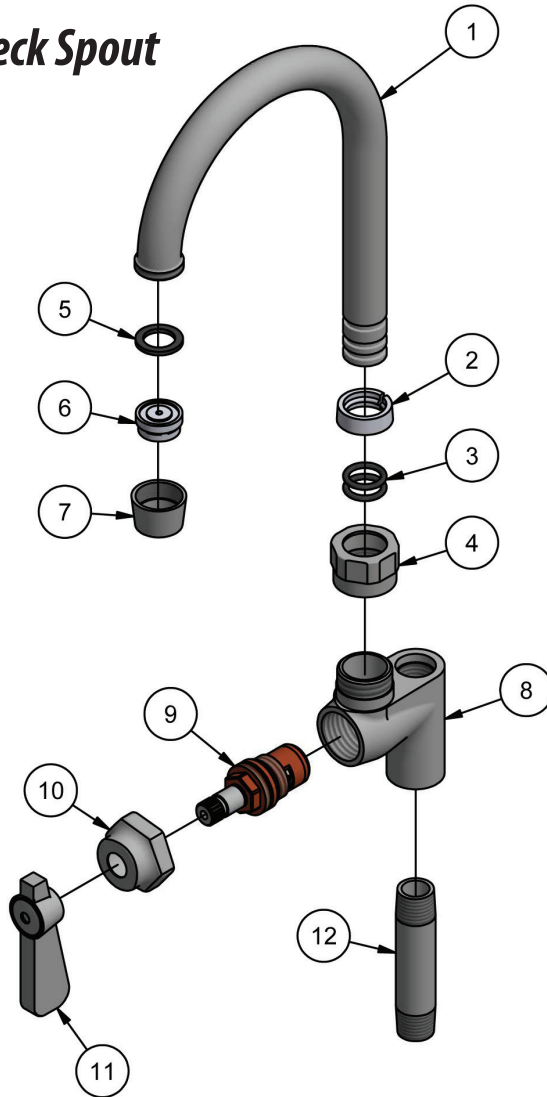

Model: BKF-AF-XG-G, Lead Free

Options:

BKF-C414-VR
Vandal Resistant Aerator - .5 GPM

Product Specifications:

- Heavy Duty Double Seat 1/4 Turn Ceramic Cartridges
- Double O-Ring Spout Seal
- High Polished Triple Dipped Chrome Finish
- Lead Free Compliant
- Full Replacement Parts Available

PRODUCT SPECIFICATION SHEET

RESOURCES

BK

Due to our commitment to improving our products, specifications are subject to change without notice.

Add A Faucet with Gooseneck Spout

Model: BKF-AF-XG-G, Lead Free

Exploded Parts Detail:

Diagram #	Quantity	Part Number	Description
1	1	BKF-HSPT-XG-G	Gooseneck Spout
2	1	BKF-HSPT-SPACER	Spacer
3	2	BKF-HSPT-ORING	Double O-Ring
4	1	BKF-HSPT-NUT	Spout Nut
5	1	BKF-HSPT-AER-W	Aerator Washer
6	1	BKF-HSPT-AER	Aerator
7	1	BKF-AER-NOZZLE	Nozzle
8	1	BKF-AF-XX-G	Faucet Body
9	1	BKF-AF-VALVE-G	Ceramic Valve
10	1	BKF-BONNET	Bonnet
11	1	BKF-SBH	Handle
12	1	BK-3.5SRP-G	Riser Pipe

Optional Spouts & Parts:

EVO S/S Gooseneck Spout
EVO-SPT-4G, EVO-SPT-5G
EVO-SPT-8G

EVO S/S Swing Spout
EVO-SPT-6-G, EVO-SPT-8-G
EVO-SPT-10-G, EVO-SPT-12-G
EVO-SPT-14-G, EVO-SPT-16-G
EVO-SPT-18-G

Heavy Duty Swing Spout
BKF-HSPT-6-G, BKF-HSPT-8-G
BKF-HSPT-10-G, BKF-HSPT-12-G
BKF-HSPT-14-G, BKF-HSPT-16-G
BKF-HSPT-18-G