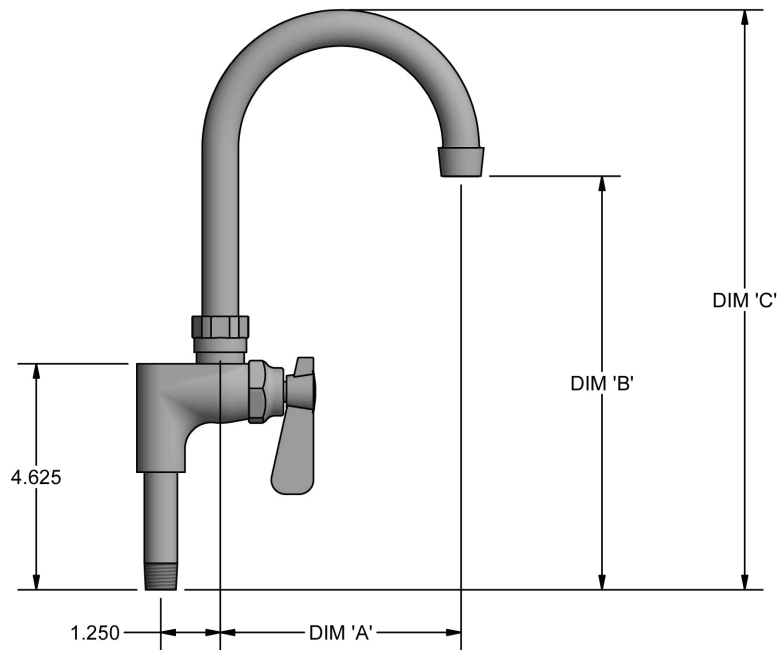

RESOURCES

888-310-4393 • 120 Frontage Road, Altamont, IL 62411 • www.bk-resources.com

Use your smart phone to scan the above QR code to visit our website: www.bk-resources.com

Add A Faucet with Gooseneck Spout

Model: BKF-AF-XG-G, Lead Free

Options:

BKF-C414-VR
Vandal Resistant Aerator - .5 GPM

Product Specifications:

- Heavy Duty Double Seat 1/4 Turn Ceramic Cartridges
- Double O-Ring Spout Seal
- High Polished Triple Dipped Chrome Finish
- Lead Free Compliant
- Full Replacement Parts Available

Product Detail:

Model Number	DIM. A	DIM. B	DIM. C
BKF-AF-3G-G	3.500"	8.875"	11.875"
BKF-AF-5G-G	6.000"	9.875"	13.875"
BKF-AF-8G-G	8.500"	12.375"	16.875"

Certifications:

Certified to NSF/ANSI 61 Section 9-G

Exploded Parts Detail:

Diagram #	Quantity	Part Number	Description
1	1	BKF-HSPT-XG-G	Gooseneck Spout
2	1	BKF-HSPT-SPACER	Spacer
3	2	BKF-HSPT-ORING	Double O-Ring
4	1	BKF-HSPT-NUT	Spout Nut
5	1	BKF-HSPT-AER-W	Aerator Washer
6	1	BKF-HSPT-AER	Aerator
7	1	BKF-AER-NOZZLE	Nozzle
8	1	BKF-AF-XX-G	Faucet Body
9	1	BKF-AF-VALVE-G	Ceramic Valve
10	1	BKF-BONNET	Bonnet
11	1	BKF-SBH	Handle
12	1	BK-3.5SRP-G	Riser Pipe