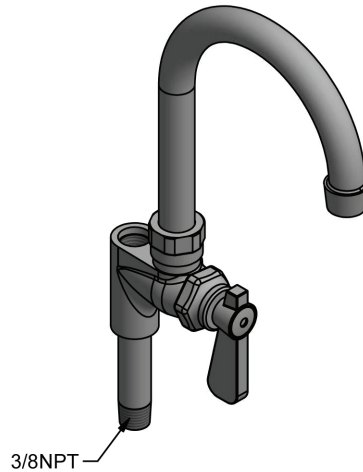

RESOURCES

888-310-4393 • 120 Frontage Road, Altamont, IL 62411 • www.bk-resources.com

Use your smart phone to scan the above QR code to visit our website: www.bk-resources.com

Add A Faucet with Gooseneck Spout

Model: BKF-AF-XG-G, Lead Free

Options:

BKF-C414-VR
Vandal Resistant Aerator - .5 GPM

Product Specifications:

- Heavy Duty Double Seat 1/4 Turn Ceramic Cartridges
- Double O-Ring Spout Seal
- High Polished Triple Dipped Chrome Finish
- Lead Free Compliant
- Full Replacement Parts Available

PRODUCT SPECIFICATION SHEET

RESOURCES

BK

Due to our commitment to improving our products, specifications are subject to change without notice.

Add A Faucet with Gooseneck Spout

Model: BKF-AF-XG-G, Lead Free

Exploded Parts Detail:

Diagram #	Quantity	Part Number	Description
1	1	BKF-HSPT-XG-G	Gooseneck Spout
2	1	BKF-HSPT-SPACER	Spacer
3	2	BKF-HSPT-ORING	Double O-Ring
4	1	BKF-HSPT-NUT	Spout Nut
5	1	BKF-HSPT-AER-W	Aerator Washer
6	1	BKF-HSPT-AER	Aerator
7	1	BKF-AER-NOZZLE	Nozzle
8	1	BKF-AF-XX-G	Faucet Body
9	1	BKF-AF-VALVE-G	Ceramic Valve
10	1	BKF-BONNET	Bonnet
11	1	BKF-SBH	Handle
12	1	BK-3.5SRP-G	Riser Pipe