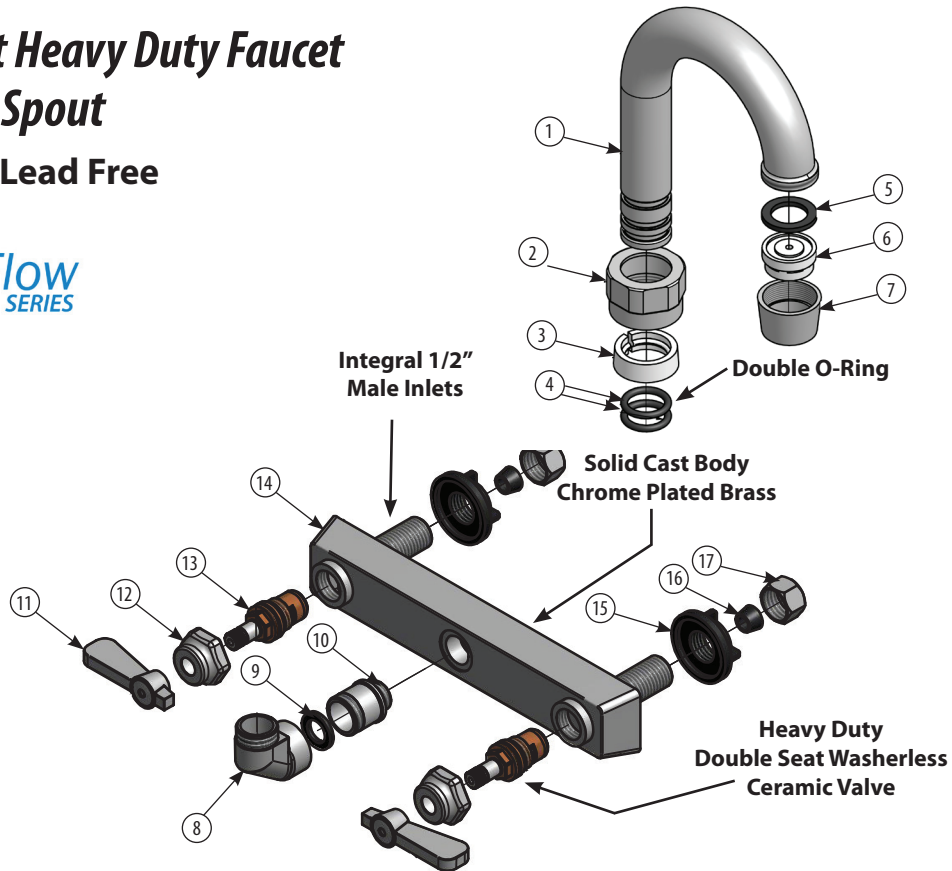

Use your smart phone to scan the above QR code to visit our website: www.bk-resources.com

8" Splash Mount Heavy Duty Faucet with Gooseneck Spout

Model: BKF-8SM-xG-G, Lead Free

Options:

BKF-C414-VR
Vandal Resistant Aerator - .5 GPM

BKF-WBH
ADA Compliant
Wrist Blade Handles

Product Specifications:

- Heavy Duty Double Seat 1/4 Turn Ceramic Cartridges
- Color Coded Hot & Cold Indicators
- Double O-Ring Spout Seal
- High Polished Triple Dipped Chrome Finish
- Integral Check Valve
- Lead Free Compliant
- Full Replacement Parts Available

Certifications:

ADA Compliant

PRODUCT SPECIFICATION SHEET

RESOURCES

8" Splash Mount Heavy Duty Faucet with Gooseneck Spout

Model: BKF-8SM-xG-G, Lead Free

Exploded Parts Detail:

Diagram #	Quantity	Part Number	Description
1	1	BKF-SPT-XX-G	Gooseneck Spout
2	1	BKF-SPT-NUT	Nut
3	1	BKF-SPT-SPACER	O-Ring
4	1	BKF-SPT-ORING	O-Ring
5	1	BKF-SPT-AER-W	Aerator Washer
6	1	BKF-SPT-AER	Aerator
7	1	BKF-AER-NOZZLE	Nozzle
8	2	BKF-8SM-90	90° Base Elbow
9	2	BKF-8SM-90-W	Washer
10	1	BKF-8SM-SPT-BASE	Base for Spout
11	2	BKF-SBH	Handle
12	2	BKF-BONNET	Bonnet
13	2	BKF-HV/CV	Ceramic Valves
14	1	BKF-8SM-XX-G	Faucet Body
15	2	BKF-8SM-MN	Mounting
16	2	BKF-8SM-CF	Compression Fitting
17	2	BKF-8SM-CN	Compression Nut

Optional Spouts & Parts:

Heavy Duty Gooseneck Spout
BKF-HSPT-3G-G, BKF-HSPT-5G-G
BKF-HSPT-8G-G

Heavy Duty DJ Swing Spout
BKF-HSPT-18-G

Heavy Duty Swing Spout
BKF-HSPT-6-G, BKF-HSPT-8-G
BKF-HSPT-10-G, BKF-HSPT-12-G
BKF-HSPT-14-G, BKF-HSPT-16-G