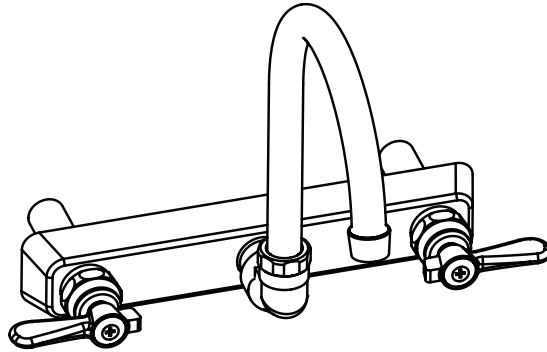

Use your smart phone to scan the above QR code to visit our website: www.bk-resources.com

8" Splash Mount Heavy Duty Faucet with Gooseneck Spout

Model: BKF-8SM-xG-G, Lead Free

Options:

BKF-C414-VR
Vandal Resistant Aerator - .5 GPM

BKF-WBH
ADA Compliant
Wrist Blade Handles

Product Specifications:

- Heavy Duty Double Seat 1/4 Turn Ceramic Cartridges
- Color Coded Hot & Cold Indicators
- Double O-Ring Spout Seal
- High Polished Triple Dipped Chrome Finish
- Integral Check Valve
- Lead Free Compliant
- Full Replacement Parts Available

Product Detail:

Model Number	DIM. A	DIM. B	DIM. C
BKF-8SM-3G-G	3.5" [90]	5.38" [136.5]	8.13" [206.3]
BKF-8SM-5G-G	6" [150]	5.30" [132.9]	9.75" [247.6]
BKF-8SM-8G-G	8.5" [215]	7.75" [196.8]	12.63" [320.6]

Certifications:

ADA Compliant

PRODUCT SPECIFICATION SHEET

RESOURCES

8" Splash Mount Heavy Duty Faucet with Gooseneck Spout

Model: BKF-8SM-xG-G, Lead Free

Exploded Parts Detail:

Diagram #	Quantity	Part Number	Description
1	1	BKF-SPT-XX-G	Gooseneck Spout
2	1	BKF-SPT-NUT	Nut
3	1	BKF-SPT-SPACER	O-Ring
4	1	BKF-SPT-ORING	O-Ring
5	1	BKF-SPT-AER-W	Aerator Washer
6	1	BKF-SPT-AER	Aerator
7	1	BKF-AER-NOZZLE	Nozzle
8	2	BKF-8SM-90	90° Base Elbow
9	2	BKF-8SM-90-W	Washer
10	1	BKF-8SM-SPT-BASE	Base for Spout
11	2	BKF-SBH	Handle
12	2	BKF-BONNET	Bonnet
13	2	BKF-HV/CV	Ceramic Valves
14	1	BKF-8SM-XX-G	Faucet Body
15	2	BKF-8SM-MN	Mounting
16	2	BKF-8SM-CF	Compression Fitting
17	2	BKF-8SM-CN	Compression Nut