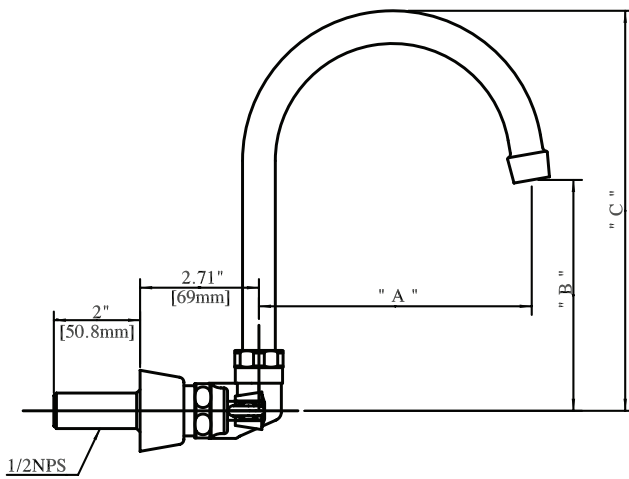

Use your smart phone to scan the above QR code to visit our website: www.bk-resources.com

8" Splash Mount Heavy Duty Faucet with Gooseneck Spout

Model: BKF-8SM-xG-G, Lead Free

Options:

BKF-C414-VR
Vandal Resistant Aerator - .5 GPM

BKF-WBH
ADA Compliant
Wrist Blade Handles

Product Specifications:

- Heavy Duty Double Seat 1/4 Turn Ceramic Cartridges
- Color Coded Hot & Cold Indicators
- Double O-Ring Spout Seal
- High Polished Triple Dipped Chrome Finish
- Integral Check Valve
- Lead Free Compliant
- Full Replacement Parts Available

Product Detail:

Model Number	DIM. A	DIM. B	DIM. C
BKF-8SM-3G-G	3.5" [90]	5.38" [136.5]	8.13" [206.3]
BKF-8SM-5G-G	6" [150]	5.30" [132.9]	9.75" [247.6]
BKF-8SM-8G-G	8.5" [215]	7.75" [196.8]	12.63" [320.6]