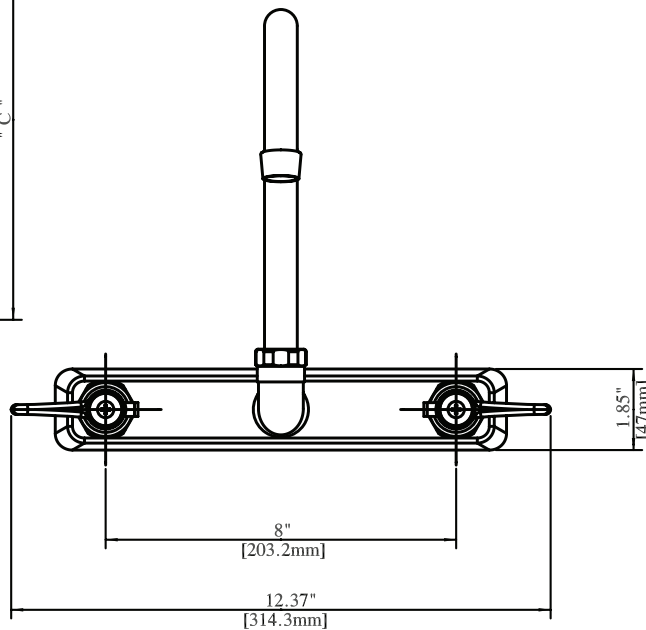

Use your smart phone to scan the above QR code to visit our website: www.bk-resources.com

8" Splash Mount Heavy Duty Faucet with Gooseneck Spout

Model: BKF-8SM-xG-G, Lead Free

Options:

BKF-C414-VR
Vandal Resistant Aerator - .5 GPM

BKF-WBH
ADA Compliant
Wrist Blade Handles

Product Specifications:

- Heavy Duty Double Seat 1/4 Turn Ceramic Cartridges
- Color Coded Hot & Cold Indicators
- Double O-Ring Spout Seal
- High Polished Triple Dipped Chrome Finish
- Integral Check Valve
- Lead Free Compliant
- Full Replacement Parts Available

Product Detail:

Model Number	DIM. A	DIM. B	DIM. C
BKF-8SM-3G-G	3.5" [90]	5.38" [136.5]	8.13" [206.3]
BKF-8SM-5G-G	6" [150]	5.30" [132.9]	9.75" [247.6]
BKF-8SM-8G-G	8.5" [215]	7.75" [196.8]	12.63" [320.6]