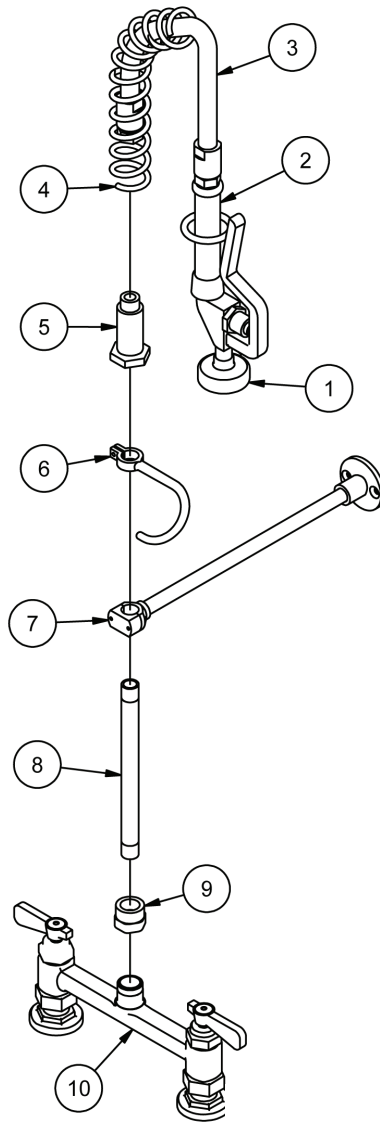

### Product Specifications:

- Reduced Size for Food Trucks and Other Tight Spaces
- BK-PRV-1-G 1.0 GPM Pre-Rinse Spray Head
- Triple-Ply Hose Rated to 300 PSI
- 1/4 Turn Ceramic Cartridges
- Integral Check Valves
- Color Coded Hot & Cold Indicators
- 3 Year Warranty

### Options:

BKF-AF-5G-G - 5" Gooseneck Add-A-Faucet

# 8" Deck Mount Mini Pre-Rinse

Model: BKF-8HD-MINI, Lead Free

### Exploded Parts Detail:

Diagram #	Quantity	Part Number	Description
1	1	BK-PRV-1-G	1.0 GPM Spray Head
2	1	BKH-HANDLE	Pre-Rinse Spray Handle
3	1	BKH-28-G	Spray Hose
4	1	BK-MPR-SPRING	Hose Spring
5	1	BK-PR-SPR	Retainer Hose
6	1	BK-PR-SHR	Retainer Hook
7	1	BK-PR-WB	Wall Bracket
8	1	BK-PR-8RP-G	8" Riser Pipe
9	1	BK-PR-ADP	Pre-Rinse Adapter
10	1	BKF8HD-XX-G	Faucet Body