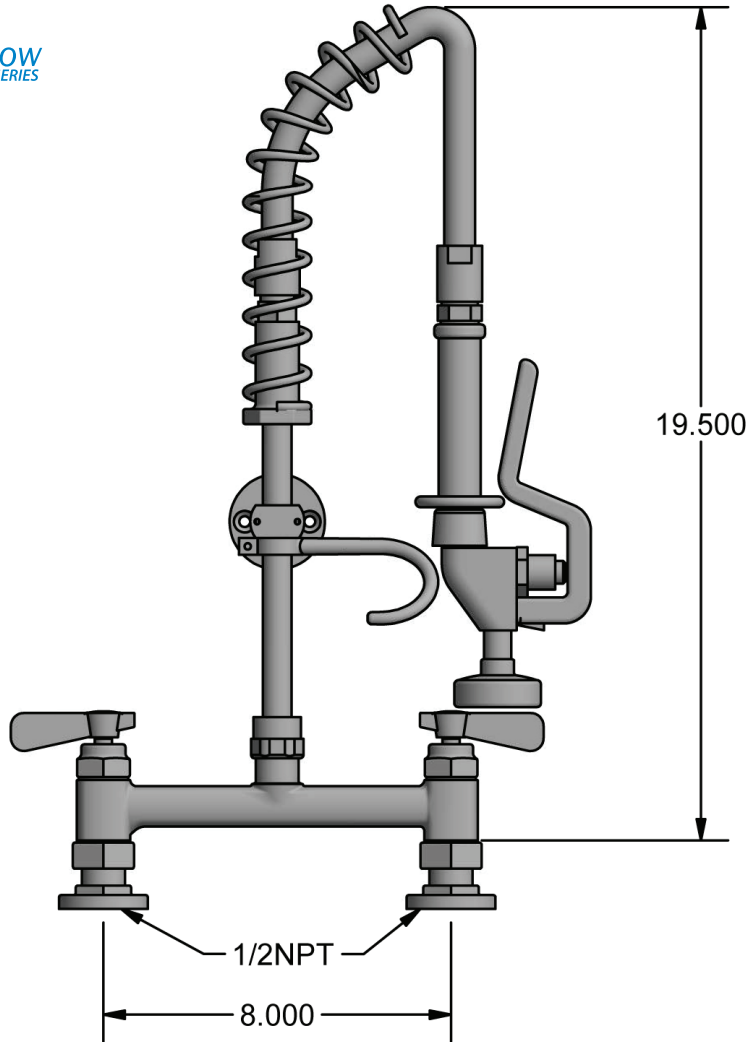

# 8" Deck Mount Mini Pre-Rinse

Model: BKF-8HD-MINI, Lead Free

### Product Specifications:

- Reduced Size for Food Trucks and Other Tight Spaces
- BK-PRV-1-G 1.0 GPM Pre-Rinse Spray Head
- Triple-Ply Hose Rated to 300 PSI
- 1/4 Turn Ceramic Cartridges
- Integral Check Valves
- Color Coded Hot & Cold Indicators
- 3 Year Warranty

### Options:

BKF-AF-5G-G - 5" Gooseneck Add-A-Faucet

### Exploded Parts Detail:

Diagram #	Quantity	Part Number	Description
1	1	BK-PRV-1-G	1.0 GPM Spray Head
2	1	BKH-HANDLE	Pre-Rinse Spray Handle
3	1	BKH-28-G	Spray Hose
4	1	BK-MPR-SPRING	Hose Spring
5	1	BK-PR-SPR	Retainer Hose
6	1	BK-PR-SHR	Retainer Hook
7	1	BK-PR-WB	Wall Bracket
8	1	BK-PR-8RP-G	8" Riser Pipe
9	1	BK-PR-ADP	Pre-Rinse Adapter
10	1	BKF8HD-XX-G	Faucet Body