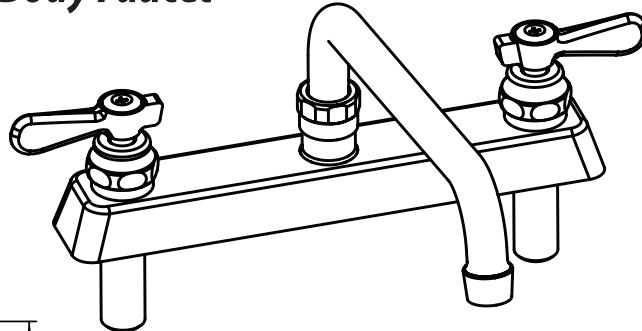

# 8" Deck Mount Heavy Duty Solid Body Faucet with Swing Spout

Model: BKF-8DM-G, Lead Free

### Product Specifications:

- Heavy Duty Double Seat 1/4 Turn Ceramic Cartridges
- Color Coded Hot & Cold Indicators
- Double O-Ring Spout Seal
- High Polished Triple Dipped Chrome Finish
- Integral Check Valve
- Lead Free Compliant
- Full Replacement Parts Available