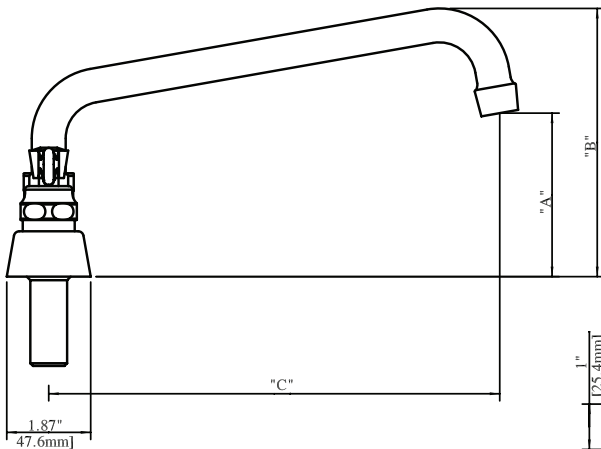

# 8" Deck Mount Heavy Duty Solid Body Faucet with Swing Spout

Model: BKF-8DM-G, Lead Free

### Product Specifications:

- Heavy Duty Double Seat 1/4 Turn Ceramic Cartridges
- Color Coded Hot & Cold Indicators
- Double O-Ring Spout Seal
- High Polished Triple Dipped Chrome Finish
- Integral Check Valve
- Lead Free Compliant
- Full Replacement Parts Available

### Product Detail:

| Model Number | DIM. A        | DIM. B        | DIM. C      |
|--------------|---------------|---------------|-------------|
| BKF-8DM-6-G  | 2.75" [69.8]  | 5" [127]      | 6" [152.4]  |
| BKF-8DM-8-G  | 3.16" [80.2]  | 5.38" [136.5] | 8" [203.2]  |
| BKF-8DM-10-G | 3.56" [90.5]  | 5.75" [146]   | 10" [254]   |
| BKF-8DM-12-G | 3.88" [98.4]  | 6.09" [156.4] | 12" [304.8] |
| BKF-8DM-14-G | 4.31" [109.5] | 6.56" [166.7] | 14" [355.6] |
| BKF-8DM-16-G | 4.75" [120.6] | 6.88" [174.6] | 16" [406.4] |