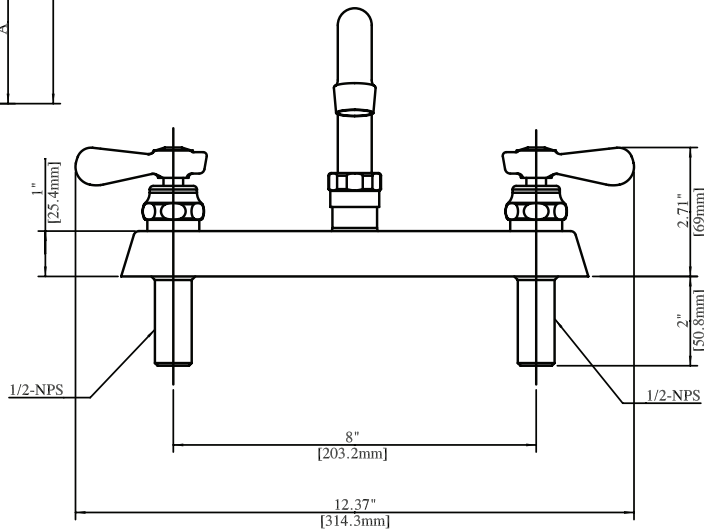

# 8" Deck Mount Heavy Duty Solid Body Faucet with Swing Spout

Model: BKF-8DM-G, Lead Free

### Product Specifications:

- Heavy Duty Double Seat 1/4 Turn Ceramic Cartridges
- Color Coded Hot & Cold Indicators
- Double O-Ring Spout Seal
- High Polished Triple Dipped Chrome Finish
- Integral Check Valve
- Lead Free Compliant
- Full Replacement Parts Available

### Product Detail:

| Model Number | DIM. A        | DIM. B        | DIM. C      |
|--------------|---------------|---------------|-------------|
| BKF-8DM-6-G  | 2.75" [69.8]  | 5" [127]      | 6" [152.4]  |
| BKF-8DM-8-G  | 3.16" [80.2]  | 5.38" [136.5] | 8" [203.2]  |
| BKF-8DM-10-G | 3.56" [90.5]  | 5.75" [146]   | 10" [254]   |
| BKF-8DM-12-G | 3.88" [98.4]  | 6.09" [156.4] | 12" [304.8] |
| BKF-8DM-14-G | 4.31" [109.5] | 6.56" [166.7] | 14" [355.6] |
| BKF-8DM-16-G | 4.75" [120.6] | 6.88" [174.6] | 16" [406.4] |