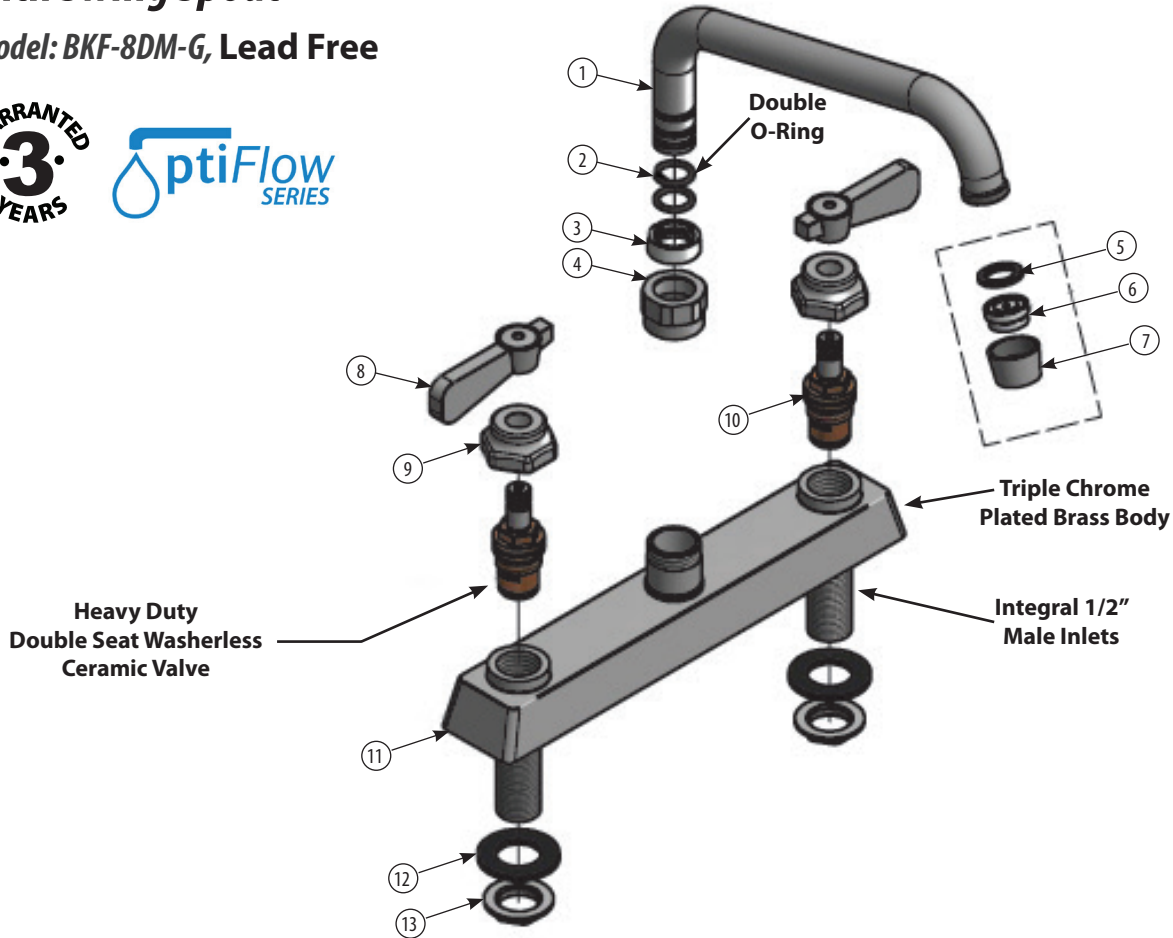

### Product Specifications:

- Heavy Duty Double Seat 1/4 Turn Ceramic Cartridges
- Color Coded Hot & Cold Indicators
- Double O-Ring Spout Seal
- High Polished Triple Dipped Chrome Finish
- Integral Check Valve
- Lead Free Compliant
- Full Replacement Parts Available

# 8" Deck Mount Heavy Duty Solid Body Faucet with Swing Spout

Model: BKF-8DM-G, Lead Free

### Exploded Parts Detail:

| Diagram # | Quantity | Part Number    | Description     |
|-----------|----------|----------------|-----------------|
| 1         | 1        | BKF-SPT-XX-G   | Spout           |
| 2         | 1        | BKF-SPT-AER-W  | Aerator Washer  |
| 3         | 1        | BKF-SPT-AER    | Aerator         |
| 4         | 1        | BKF-AER-NOZZLE | Nozzle          |
| 5         | 1        | BKF-SPT-SPACER | Spacer          |
| 6         | 1        | BKF-SPT-ORING  | O-Ring          |
| 7         | 1        | BKF-SPT-NUT    | Spout Nut       |
| 8         | 2        | BKF-SBH        | Handle          |
| 9         | 2        | BKF-BONNET     | Bonnet          |
| 10        | 2        | BKF-HV/CV-G    | Ceramic Valves  |
| 11        | 1        | BKF-8DM-XX-G   | Faucet Body     |
| 12        | 2        | BKF-MW         | Mounting Washer |
| 13        | 2        | BKF-MN         | Mounting Nut    |