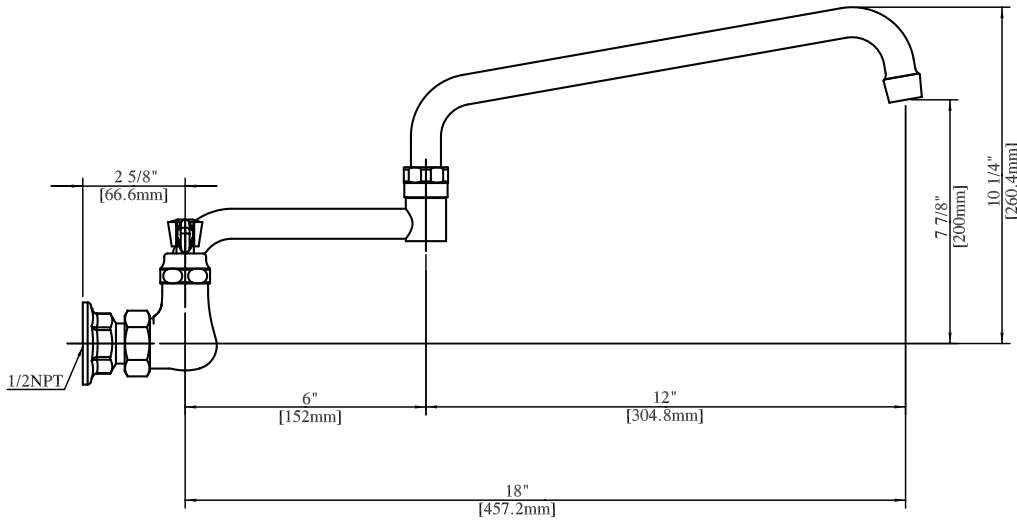

Use your smart phone to scan the above QR code to visit our website: www.bk-resources.com

8" Splash Mount Heavy Duty Faucet with DJ Swing Spout

Model: BKF-18-G, Lead Free

Options: