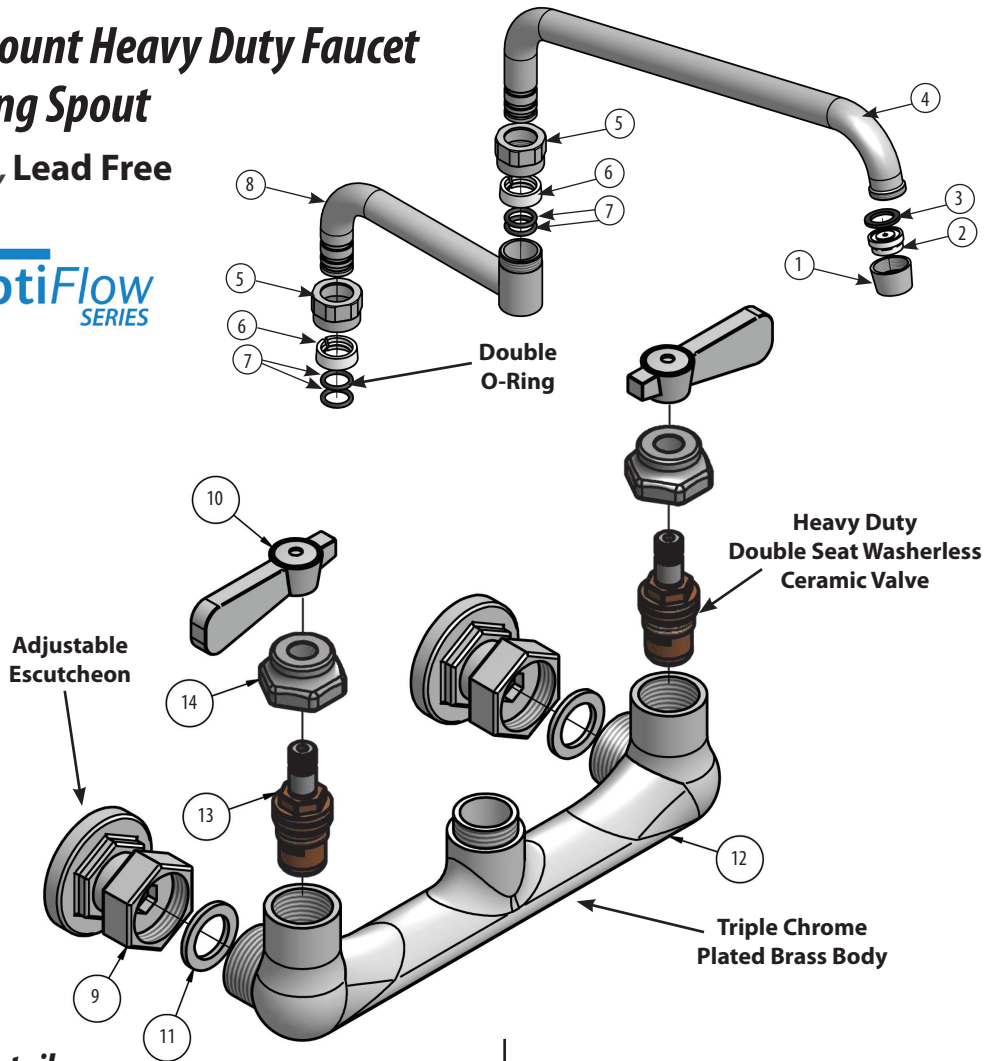

### Product Specifications:

- Heavy Duty Double Seat 1/4 Turn Ceramic Cartridges
- Color Coded Hot & Cold Indicators
- Double O-Ring Spout Seal
- High Polished Triple Dipped Chrome Finish
- Integral Check Valve
- Lead Free Compliant
- Full Replacement Parts Available

# 8" Splash Mount Heavy Duty Faucet with DJ Swing Spout

Model: BKF-18-G, Lead Free

### Exploded Parts Detail:

Diagram #	Quantity	Part Number	Description
1	1	BKF-SPT-NOZZLE	Nozzle
2	1	BKF-SPT-AER	Aerator
3	1	BKF-SPT-AER-W	Aerator Washer
4	1	BKF-SPT-XX-G	Spout Body
5	2	BKF-SPT-NUT	Spout Nut
6	2	BKF-SPT-SPACER	Spout Spacer
7	2	BKF-SPT-ORING	Double O-Ring
8	1	BKF-SPT-EXT	Spout Extension
9	2	BKF-ESC	Escutcheon
10	2	BKF-SBH	Handle
11	2	BKF-ESC-WASHER	Washer
12	1	BKF-XX-G	Faucet Body
13	2	(1) BKF-W-CV-G & (1) BKF-W-HV-G	Mixing Valve
14	2	BKF-BONNET	Bonnet