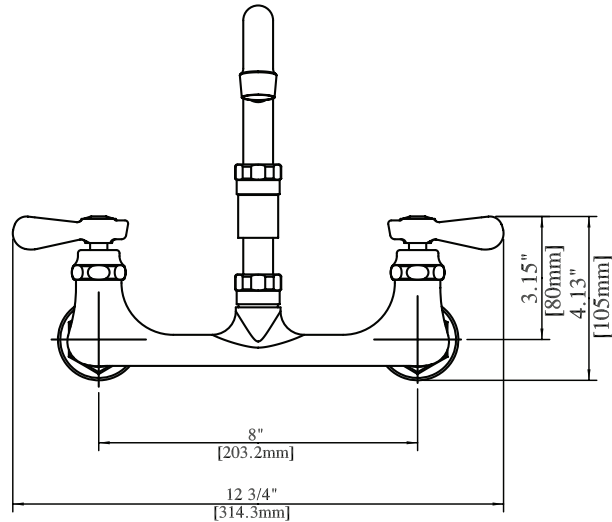

### Product Specifications:

- Heavy Duty Double Seat 1/4 Turn Ceramic Cartridges
- Color Coded Hot & Cold Indicators
- Double O-Ring Spout Seal
- High Polished Triple Dipped Chrome Finish
- Integral Check Valve
- Lead Free Compliant
- Full Replacement Parts Available