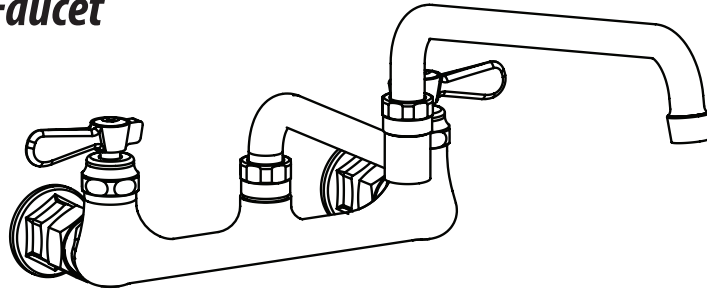

# 8" Splash Mount Heavy Duty Faucet with DJ Swing Spout

Model: BKF-18-G, Lead Free

### Product Specifications:

- Heavy Duty Double Seat 1/4 Turn Ceramic Cartridges
- Color Coded Hot & Cold Indicators
- Double O-Ring Spout Seal
- High Polished Triple Dipped Chrome Finish
- Integral Check Valve
- Lead Free Compliant
- Full Replacement Parts Available