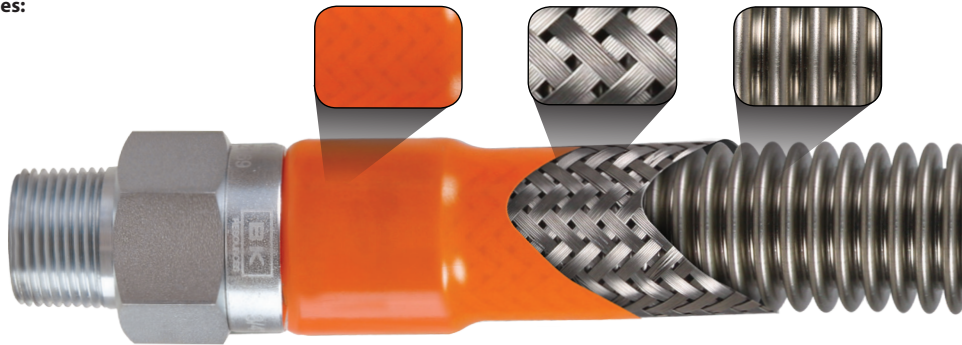

Gas Hose

Model: BKG-GHC

Use your smart phone to scan the above QR code to visit our website:
www.bk-resources.com

1/2" Gas Hoses

Available Lengths:

- 24"
- 36"
- 48"
- 60"
- 72"

3/4" Gas Hoses

Available Lengths:

- 24"
- 36"
- 48"
- 60"
- 72"

1" Gas Hoses

Available Lengths:

- 24"
- 36"
- 48"
- 60"
- 72"

Certifications:

Meets ANSI Codes:

- Z21.69a
- Z21.69b
- Z21.69-2002
- Z21.41a-2005
- Z21.41b-2010
- Z21.41-2003

Protective Translucent Coating

Stainless Steel Radial Wrap

Heavy Duty T304 Corrugated Stainless Steel Hose

Features:

- Protective Translucent Coating
- Stainless Steel Radial Wrap
- Heavy Duty T-304 Corrugated Stainless Steel Hose
- Heavy Duty T-304 Coupling with Zinc Coating
- Commercial Grade Quick Disconnect Fitting- 1 Year Warranty
- Available Individually or in Kit

Options:

- Commercial Grade Shut-Off "Ball Valve"- 1 Year Warranty
- Restraining Cable Kit - 1 Year Warranty
- Zinc Coated 90° Male to Female Fitting - 1 Year Warranty

Gas Hose Kit

Model: BKG-GHC-xxxx-SCK9