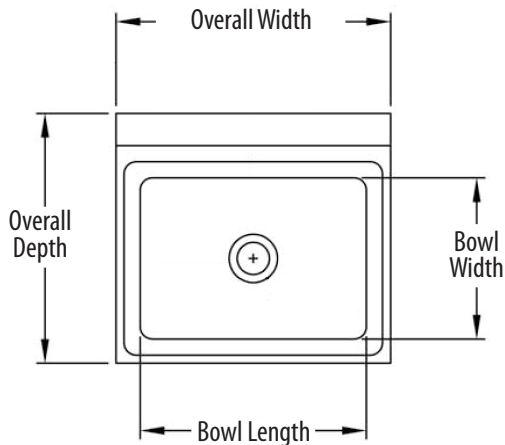

14" x 10" Splash Mount Hand Sinks

Stainless Steel Hand Sinks

Use your smart phone to scan the above QR code to visit our website:
www.bk-resources.com

Certifications:

Features:

- Wall Mounting Hardware Included
- Drain Included
- Accommodates 4" or 8" O.C. Faucets
- Marine Edge

Options:

- Upgraded Faucets
- Other Plumbing Accessories - Call For Details

Material:

- T-304 Stainless Steel

Part Number	Unit Size (w x d)	Bowl Dim. (l x w x d)	Faucet / Spout Mounting	Included Faucet	Drain Size
BKHS-W-1410	17" x 15 ^{1/2} "	14" x 10" x 5"	4" O.C. Splash	-	1 7/8"
BKHS-W-1410-8	17" x 15 ^{1/2} "	14" x 10" x 5"	8" O.C. Splash	-	1 7/8"
BKHS-W-1410-4D	17" x 15 ^{1/2} "	14" x 10" x 5"	4" O.C. Splash	-	3 1/2"
BKHS-W-1410-P-G	17" x 15 ^{1/2} "	14" x 10" x 5"	4" O.C. Splash	BKF-W-3G-G	1 7/8"
BKHS-W-1410-4D-P-G	17" x 15 ^{1/2} "	14" x 10" x 5"	4" O.C. Splash	BKF-W-3G-G	3 1/2"