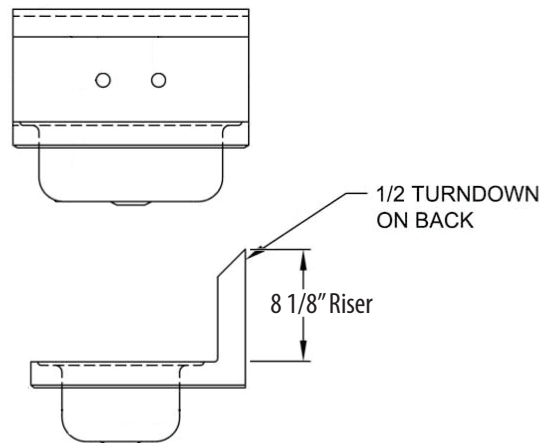

14" x 10" Splash Mount Hand Sinks

Stainless Steel Hand Sinks

Use your smart phone to scan the above QR code to visit our website:
www.bk-resources.com

Certifications:

Features:

- Wall Mounting Hardware Included
- Drain Included
- Accommodates 4" or 8" O.C. Faucets
- Marine Edge

Options:

- Upgraded Faucets
- Other Plumbing Accessories - Call For Details

Material:

- T-304 Stainless Steel

Part Number	Unit Size (w x d)	Bowl Dim. (l x w x d)	Faucet / Spout Mounting	Included Faucet	Drain Size
BKHS-W-1410	17" x 15 ^{1/2} "	14" x 10" x 5"	4" O.C. Splash	-	1 7/8"
BKHS-W-1410-8	17" x 15 ^{1/2} "	14" x 10" x 5"	8" O.C. Splash	-	1 7/8"
BKHS-W-1410-4D	17" x 15 ^{1/2} "	14" x 10" x 5"	4" O.C. Splash	-	3 1/2"
BKHS-W-1410-P-G	17" x 15 ^{1/2} "	14" x 10" x 5"	4" O.C. Splash	BKF-W-3G-G	1 7/8"
BKHS-W-1410-4D-P-G	17" x 15 ^{1/2} "	14" x 10" x 5"	4" O.C. Splash	BKF-W-3G-G	3 1/2"