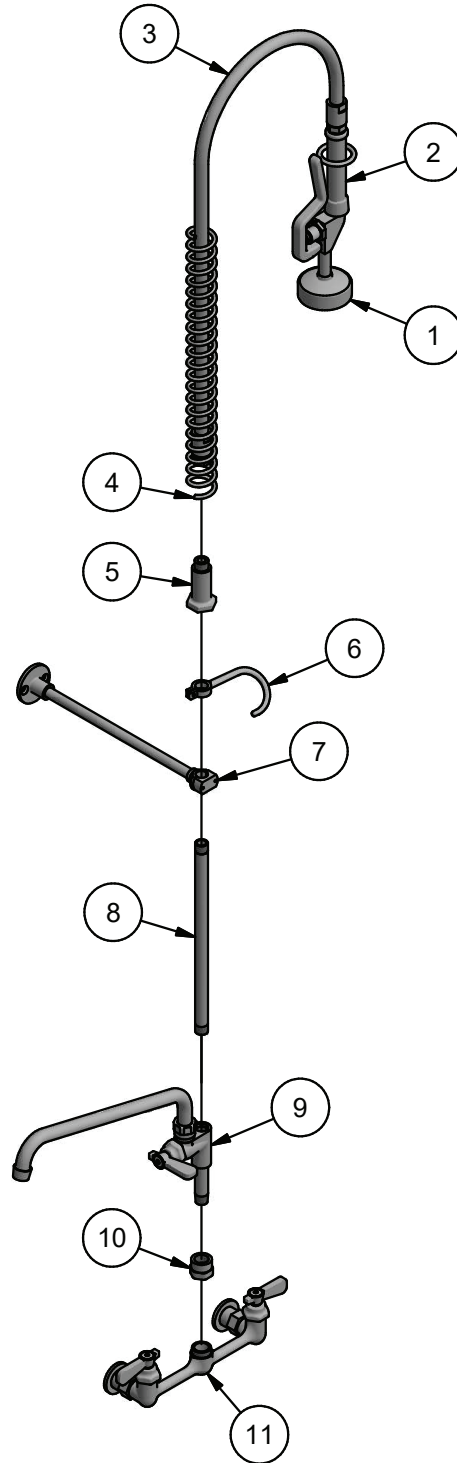

# 8" Value Splash Mount Pre-Rinse

Model: BKF-VSMPR-WB-AF8-G, Lead Free

### Product Specifications:

- Triple-Ply Hose Rated to 300 PSI
- 12" Wall Bracket
- 1/4 Turn Ceramic Cartridges
- Color Coded Hot & Cold Indicators
- 1/2" Female Inlets
- Add-A-Faucet with 8" Swing Spout
- 1 Year Warranty

### Exploded Parts Detail:

Diagram #	Qty	Part Number	Description
1	1	BK-PRV-1-G	1.0 GPM Spray Head
2	1	BKH-HANDLE	Pre-Rinse Spray Handle
3	1	BKH-44-G	Spray Hose
4	1	BK-PR-SPRING	Hose Spring
5	1	BK-PR-SPR	Hose Retainer
6	1	BK-PR-SHR	Spray Valve Retainer
7	1	BK-PR-WB	Wall Bracket
8	1	BK-PR-18RP-G	18" Riser Pipe
9	1	BKF-AF-8-G	Add-A-Faucet w/ 8" Spout
10	1	BK-PR-ADP	Pre-Rinse Adapter
11	1	BKF-8W-XX-G	Faucet Body