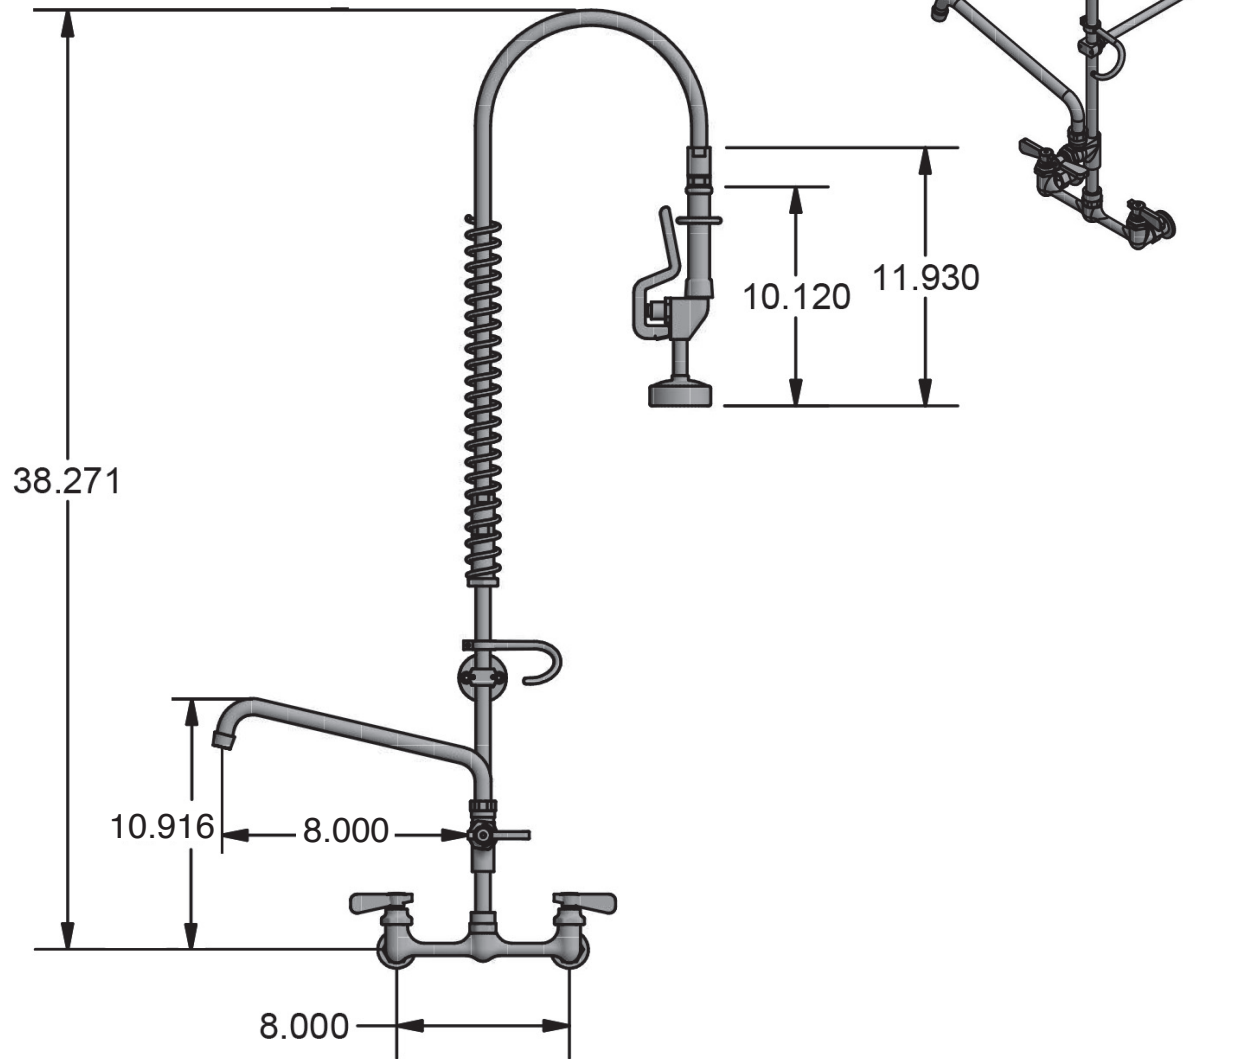

# 8" Value Splash Mount Pre-Rinse

Model: BKF-VSMPR-WB-AF8-G, Lead Free

### Product Specifications:

- Triple-Ply Hose Rated to 300 PSI
- 12" Wall Bracket
- 1/4 Turn Ceramic Cartridges
- Color Coded Hot & Cold Indicators
- 1/2" Female Inlets
- Add-A-Faucet with 8" Swing Spout
- 1 Year Warranty

### Exploded Parts Detail:

Diagram #	Qty	Part Number	Description
1	1	BK-PRV-1-G	1.0 GPM Spray Head
2	1	BKH-HANDLE	Pre-Rinse Spray Handle
3	1	BKH-44-G	Spray Hose
4	1	BK-PR-SPRING	Hose Spring
5	1	BK-PR-SPR	Hose Retainer
6	1	BK-PR-SHR	Spray Valve Retainer
7	1	BK-PR-WB	Wall Bracket
8	1	BK-PR-18RP-G	18" Riser Pipe
9	1	BKF-AF-8-G	Add-A-Faucet w/ 8" Spout
10	1	BK-PR-ADP	Pre-Rinse Adapter
11	1	BKF-8W-XX-G	Faucet Body