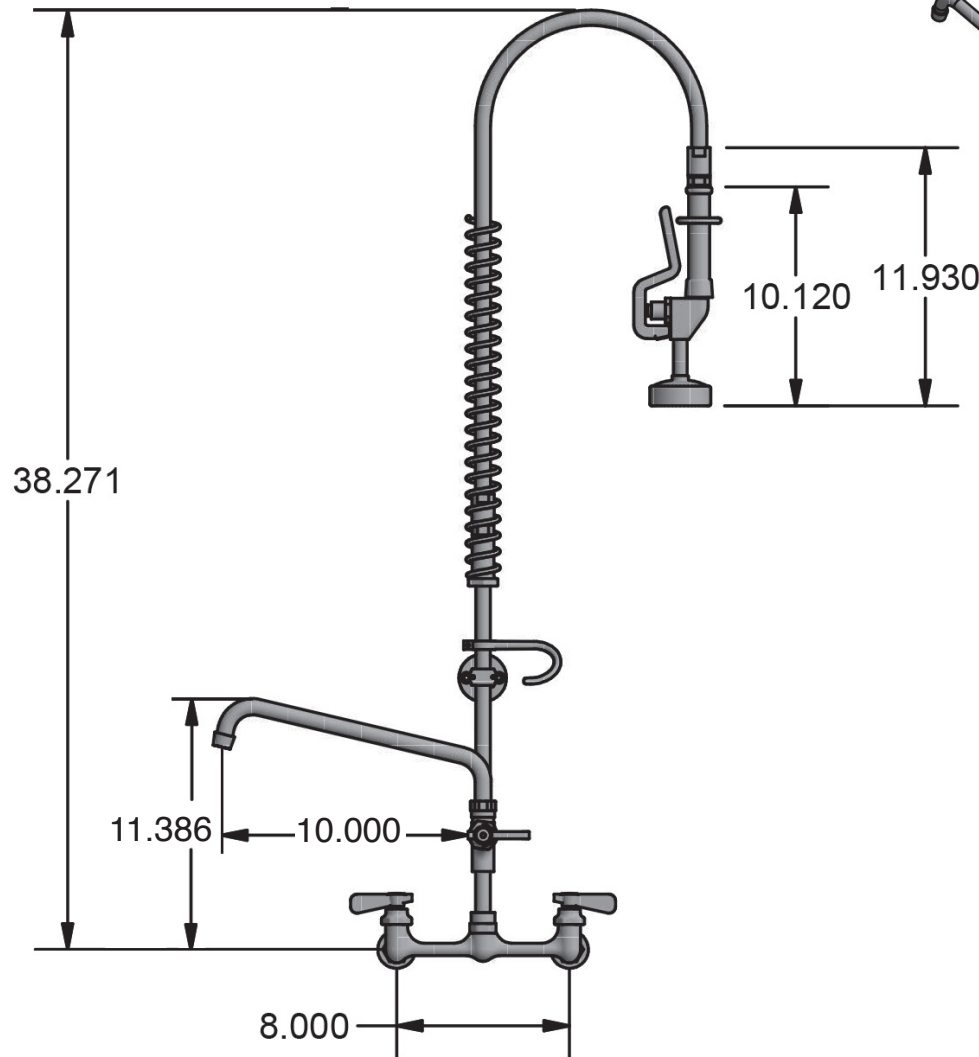

# 8" Value Splash Mount Pre-Rinse

Model: BKF-VSMPR-WB-AF10-G, Lead Free

### Product Specifications:

- Triple-Ply Hose Rated to 300 PSI
- 12" Wall Bracket
- 1/4 Turn Ceramic Cartridges
- Color Coded Hot & Cold Indicators
- 1/2" Female Inlets
- Add-A-Faucet with 10" Swing Spout
- 1 Year Warranty

### Exploded Parts Detail:

Diagram #	Qty	Part Number	Description
1	1	BK-PRV-1-G	1.0 GPM Spray Head
2	1	BKH-HANDLE	Pre-Rinse Spray Handle
3	1	BKH-44-G	Spray Hose
4	1	BK-PR-SPRING	Hose Spring
5	1	BK-PR-SPR	Hose Retainer
6	1	BK-PR-SHR	Spray Valve Retainer
7	1	BK-PR-WB	Wall Bracket
8	1	BK-PR-18RP-G	18" Riser Pipe
9	1	BKF-AF-10-G	Add-A-Faucet w/ 10" Spout
10	1	BK-PR-ADP	Pre-Rinse Adapter
11	1	BKF-8W-XX-G	Faucet Body