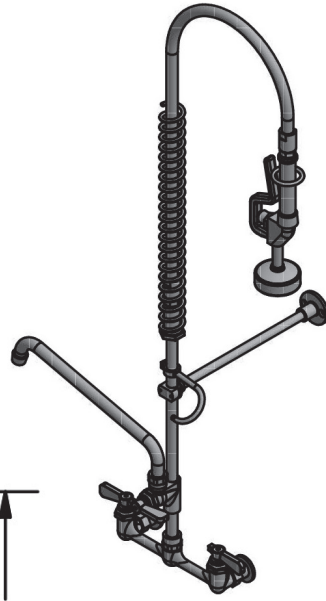

# 8" Value Splash Mount Pre-Rinse

Model: BKF-VSMPR-WB-AF10-G, Lead Free

### Product Specifications:

- Triple-Ply Hose Rated to 300 PSI
- 12" Wall Bracket
- 1/4 Turn Ceramic Cartridges
- Color Coded Hot & Cold Indicators
- 1/2" Female Inlets
- Add-A-Faucet with 10" Swing Spout
- 1 Year Warranty

### Exploded Parts Detail:

Diagram #	Qty	Part Number	Description
1	1	BK-PRV-1-G	1.0 GPM Spray Head
2	1	BKH-HANDLE	Pre-Rinse Spray Handle
3	1	BKH-44-G	Spray Hose
4	1	BK-PR-SPRING	Hose Spring
5	1	BK-PR-SPR	Hose Retainer
6	1	BK-PR-SHR	Spray Valve Retainer
7	1	BK-PR-WB	Wall Bracket
8	1	BK-PR-18RP-G	18" Riser Pipe
9	1	BKF-AF-10-G	Add-A-Faucet w/ 10" Spout
10	1	BK-PR-ADP	Pre-Rinse Adapter
11	1	BKF-8W-XX-G	Faucet Body