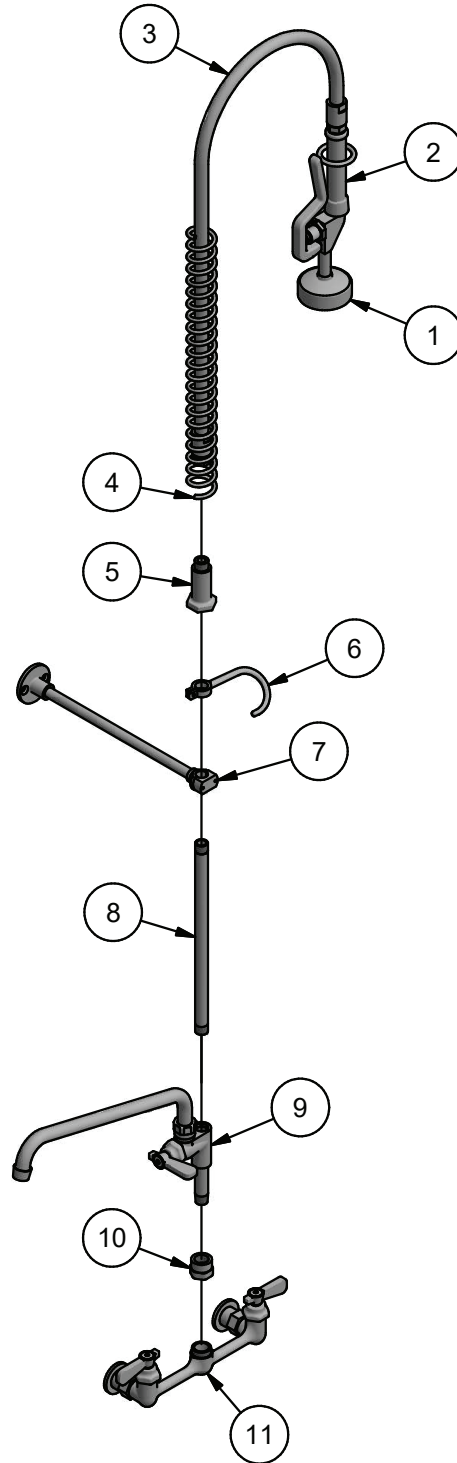

# 8" Value Splash Mount Pre-Rinse

Model: BKF-VSMPR-WB-AF10-G, Lead Free

### Product Specifications:

- Triple-Ply Hose Rated to 300 PSI
- 12" Wall Bracket
- 1/4 Turn Ceramic Cartridges
- Color Coded Hot & Cold Indicators
- 1/2" Female Inlets
- Add-A-Faucet with 10" Swing Spout
- 1 Year Warranty

### Exploded Parts Detail:

Diagram #	Qty	Part Number	Description
1	1	BK-PRV-1-G	1.0 GPM Spray Head
2	1	BKH-HANDLE	Pre-Rinse Spray Handle
3	1	BKH-44-G	Spray Hose
4	1	BK-PR-SPRING	Hose Spring
5	1	BK-PR-SPR	Hose Retainer
6	1	BK-PR-SHR	Spray Valve Retainer
7	1	BK-PR-WB	Wall Bracket
8	1	BK-PR-18RP-G	18" Riser Pipe
9	1	BKF-AF-10-G	Add-A-Faucet w/ 10" Spout
10	1	BK-PR-ADP	Pre-Rinse Adapter
11	1	BKF-8W-XX-G	Faucet Body