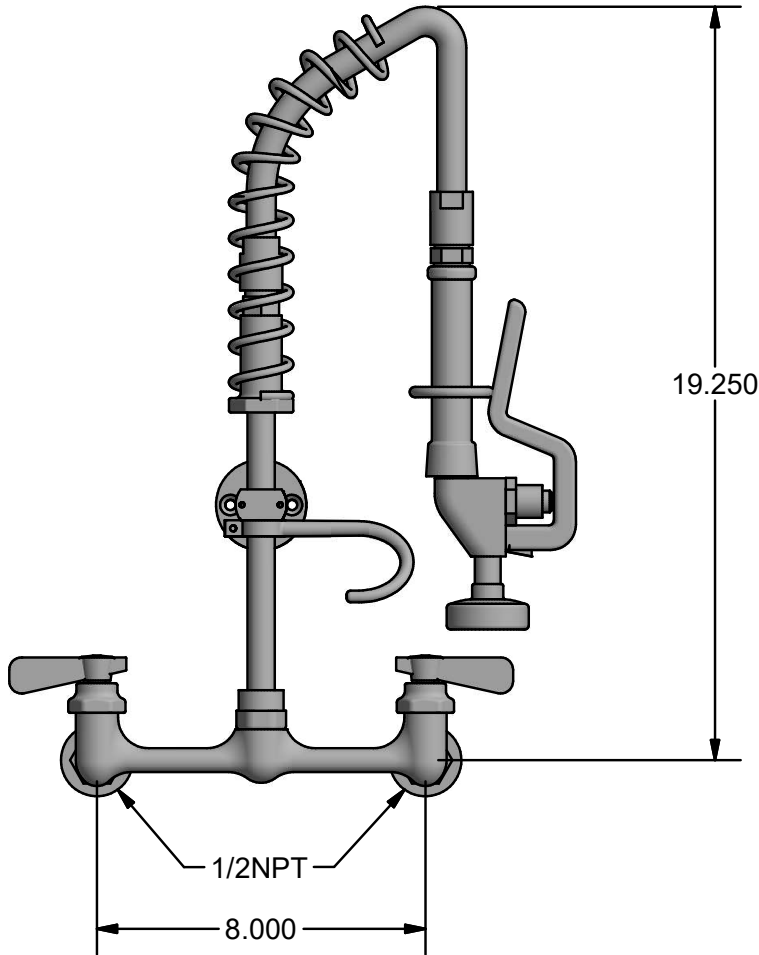

Use your smart phone to scan the above QR code to visit our website: www.bk-resources.com

8" Splash Mount Mini Pre-Rinse

Model: BKF-VSMPR-MINI, Lead Free

Product Specifications:

- Reduced Size for Food Trucks and Other Tight Spaces
- BK-PRV-1-G 1.0 GPM Pre-Rinse Spray Head
- Triple-Ply Hose Rated to 300 PSI
- 1/4 Turn Ceramic Cartridges
- Integral Check Valves
- Color Coded Hot & Cold Indicators
- 1 Year Warranty

Options:

BKF-AF-5G-G - 5" Gooseneck Add-A-Faucet

Certifications:

PRODUCT SPECIFICATION SHEET

RESOURCES

8" Splash Mount Mini Pre-Rinse

Model: BKF-VSMPR-MINI, Lead Free

Exploded Parts Detail:

Diagram #	Quantity	Part Number	Description
1	1	BK-PRV-1-G	1.0 GPM Spray Head
2	1	BKH-HANDLE	Pre-Rinse Spray Handle
3	1	BKH-28-G	Spray Hose
4	1	BK-MPR-SPRING	Hose Spring
5	1	BK-PR-SPR	Retainer Hose
6	1	BK-PR-SHR	Retainer Hook
7	1	BK-PR-WB	Wall Bracket
8	1	BK-PR-8RP-G	8" Riser Pipe
9	1	BK-PR-ADP	Pre-Rinse Adapter
10	1	BKF-8W-XX-G	Faucet Body

Options:

BKF-AF-5G-G - 5" Gooseneck Add-A-Faucet

PRODUCT SPECIFICATION SHEET

RESOURCES