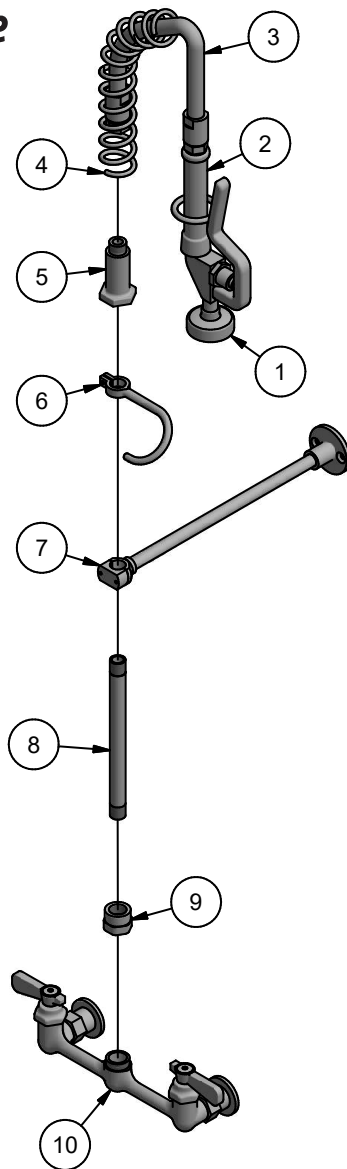

Use your smart phone to scan the above QR code to visit our website: www.bk-resources.com

8" Splash Mount Mini Pre-Rinse

Model: BKF-VSMPR-MINI, Lead Free

Product Specifications:

- Reduced Size for Food Trucks and Other Tight Spaces
- BK-PRV-1-G 1.0 GPM Pre-Rinse Spray Head
- Triple-Ply Hose Rated to 300 PSI
- 1/4 Turn Ceramic Cartridges
- Integral Check Valves
- Color Coded Hot & Cold Indicators
- 1 Year Warranty

Options:

BKF-AF-5G-G - 5" Gooseneck Add-A-Faucet

Certifications:

PRODUCT SPECIFICATION SHEET

RESOURCES

8" Splash Mount Mini Pre-Rinse

Model: BKF-VSMPR-MINI, Lead Free

Exploded Parts Detail:

Diagram #	Quantity	Part Number	Description
1	1	BK-PRV-1-G	1.0 GPM Spray Head
2	1	BKH-HANDLE	Pre-Rinse Spray Handle
3	1	BKH-28-G	Spray Hose
4	1	BK-MPR-SPRING	Hose Spring
5	1	BK-PR-SPR	Retainer Hose
6	1	BK-PR-SHR	Retainer Hook
7	1	BK-PR-WB	Wall Bracket
8	1	BK-PR-8RP-G	8" Riser Pipe
9	1	BK-PR-ADP	Pre-Rinse Adapter
10	1	BKF-8W-XX-G	Faucet Body

Options:

BKF-AF-5G-G - 5" Gooseneck Add-A-Faucet

PRODUCT SPECIFICATION SHEET

RESOURCES