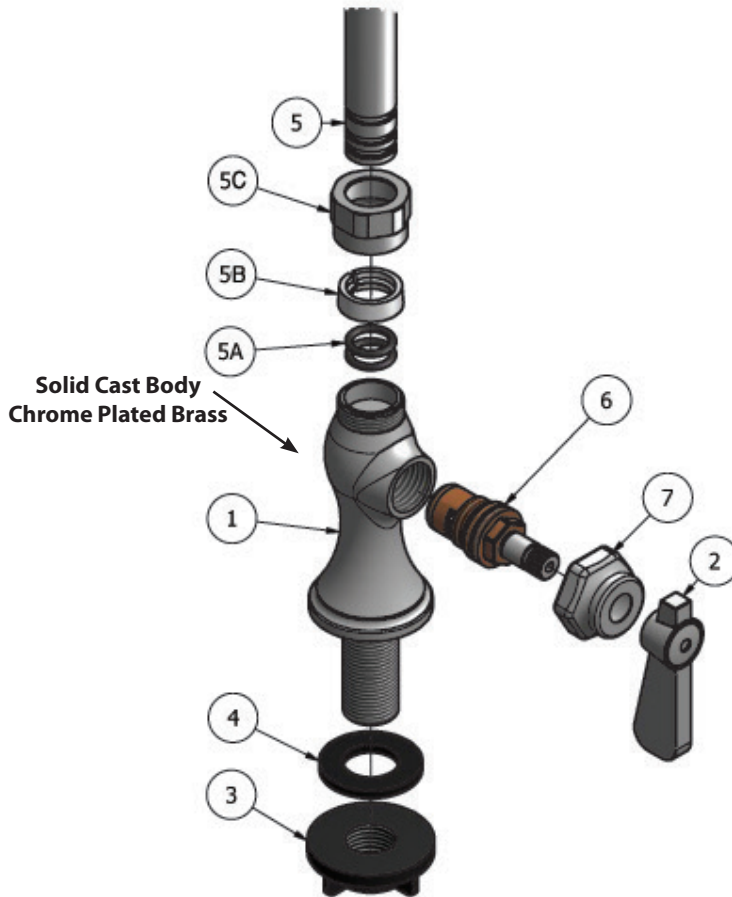

Use your smart phone to scan the above QR code to visit our website: www.bk-resources.com

Deck Mount Heavy Duty Single Valve Pantry Faucet with DJ Swing Spout

Model: BKF-SPF-18

Options:

BKF-C414-VR
Vandal Resistant Aerator - .5 GPM

Product Specifications:

- Heavy Duty Double Seat 1/4 Turn Ceramic Cartridges
- High Polished Dipped Chrome Finish
- Full Replacement Parts Available

Certifications:

PRODUCT SPECIFICATION SHEET

RESOURCES

Deck Mount Heavy Duty Single Valve Pantry Faucet with DJ Swing Spout

Model: BKF-SPF-18

Exploded Parts Detail:

Diagram #	Quantity	Part Number	Description
1	1	BK-SPF-XX-G	Faucet Body
2	1	BKF-SBH	Handle
3	1	BKF-MN	Nut
4	1	BKF-MW	Washer
5	1	BKF-HSPT-18-G	Spout
5A	2	BKF-SPT-O-RING	O-Ring
5B	1	BKF-SPT-SPACER	Spacer
5C	1	BKF-SPT-N	Nut
6	1	BKF-HV/CV-G	Mixing Valve
7	1	BKF-BONNET	MV Nut

Optional Spouts & Parts:

Heavy Duty Gooseneck Spout
BKF-HSPT-3G-G, BKF-HSPT-5G-G
BKF-HSPT-8G-G

BKF-C414-VR
Vandal Resistant Aerator - .5 GPM

PRODUCT SPECIFICATION SHEET

RESOURCES