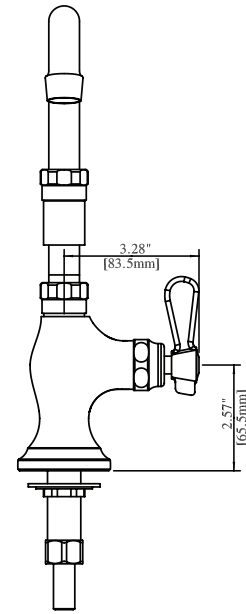

Use your smart phone to scan the above QR code to visit our website: www.bk-resources.com

Deck Mount Heavy Duty Single Valve Pantry Faucet with DJ Swing Spout

Model: BKF-SPF-18

Options:

BKF-C414-VR
Vandal Resistant Aerator - .5 GPM

Product Specifications:

- Heavy Duty Double Seat 1/4 Turn Ceramic Cartridges
- High Polished Dipped Chrome Finish
- Full Replacement Parts Available

Certifications:

PRODUCT SPECIFICATION SHEET

RESOURCES

Deck Mount Heavy Duty Single Valve Pantry Faucet with DJ Swing Spout

Model: BKF-SPF-18

Exploded Parts Detail:

Diagram #	Quantity	Part Number	Description
1	1	BK-SPF-XX-G	Faucet Body
2	1	BKF-SBH	Handle
3	1	BKF-MN	Nut
4	1	BKF-MW	Washer
5	1	BKF-HSPT-18-G	Spout
5A	2	BKF-SPT-O-RING	O-Ring
5B	1	BKF-SPT-SPACER	Spacer
5C	1	BKF-SPT-N	Nut
6	1	BKF-HV/CV-G	Mixing Valve
7	1	BKF-BONNET	MV Nut