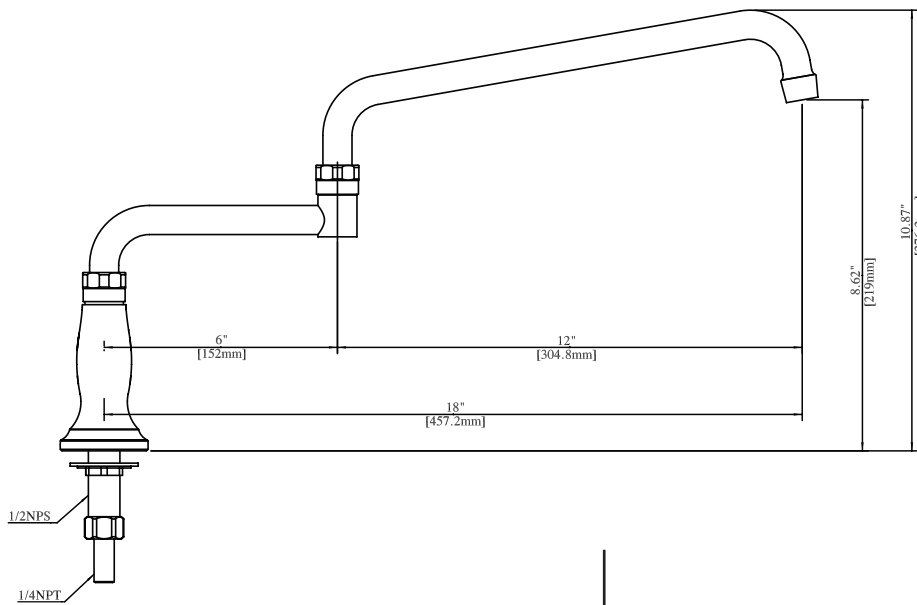

Use your smart phone to scan the above QR code to visit our website: www.bk-resources.com

Deck Mount Heavy Duty Single Valve Pantry Faucet with DJ Swing Spout

Model: BKF-SPF-18

Options:

BKF-C414-VR
Vandal Resistant Aerator - .5 GPM

Product Specifications:

- Heavy Duty Double Seat 1/4 Turn Ceramic Cartridges
- High Polished Dipped Chrome Finish
- Full Replacement Parts Available

Certifications:

PRODUCT SPECIFICATION SHEET

RESOURCES

Deck Mount Heavy Duty Single Valve Pantry Faucet with DJ Swing Spout

Model: BKF-SPF-18

Exploded Parts Detail:

Diagram #	Quantity	Part Number	Description
1	1	BK-SPF-XX-G	Faucet Body
2	1	BKF-SBH	Handle
3	1	BKF-MN	Nut
4	1	BKF-MW	Washer
5	1	BKF-HSPT-18-G	Spout
5A	2	BKF-SPT-O-RING	O-Ring
5B	1	BKF-SPT-SPACER	Spacer
5C	1	BKF-SPT-N	Nut
6	1	BKF-HV/CV-G	Mixing Valve
7	1	BKF-BONNET	MV Nut