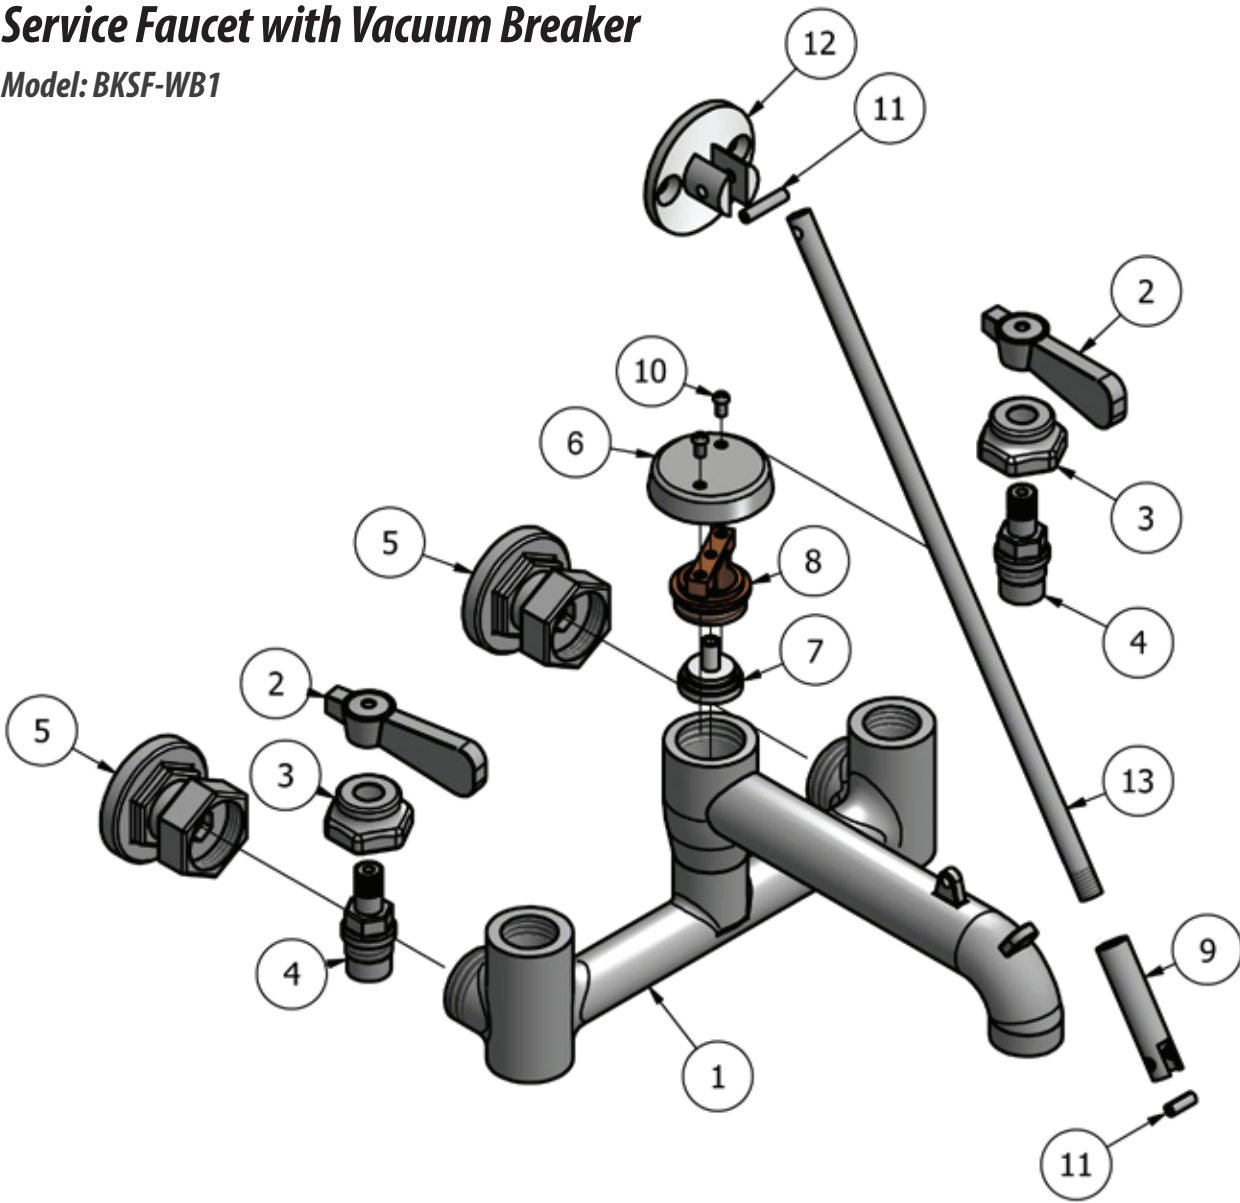

Use your smart phone to scan the above QR code to visit our website: www.bk-resources.com

Service Faucet with Vacuum Breaker

Model: BKSF-WB1

Product Specifications:

- Wall Bracket Included
- Integral Bucket Holder on Spout
- Garden Hose Threading on Spout
- Integral Check Valves
- 1/4 turn ceramic valves
- 1/2" NPS female inlets

Features:

- Integral Vacuum Breaker

Service Faucet with Vacuum Breaker

Model: BKSF-WB1

Exploded Parts Detail:

Diagram #	Quantity	Part Number	Description
1	1	BKSF-WB1	Faucet Body
2	2	BKF-SBH	Handle Assembly
3	1	BKF-Bonnet	Valve Bonnet
4	2	BKF-(HV/CV)-G	Valve
5	2	BKF-ESC	Escutcheon
6	1	BKSF-VBC	Vac Breaker Cap
7	1	BKSF-VBS	Vac Breaker Seal

Diagram #	Quantity	Part Number	Description
8	1	BKSF-VBS	Vac Breaker
9	1	BKSF-VS	Wall Support Sleeve
10	1	BKSF-WSS	Vac Cap Screw
11	2	BKSF-VCS	Pin
12	1	BKSF-WB	Wall Bracket
13	1	BKSF-WB-R	Wall Support Rod