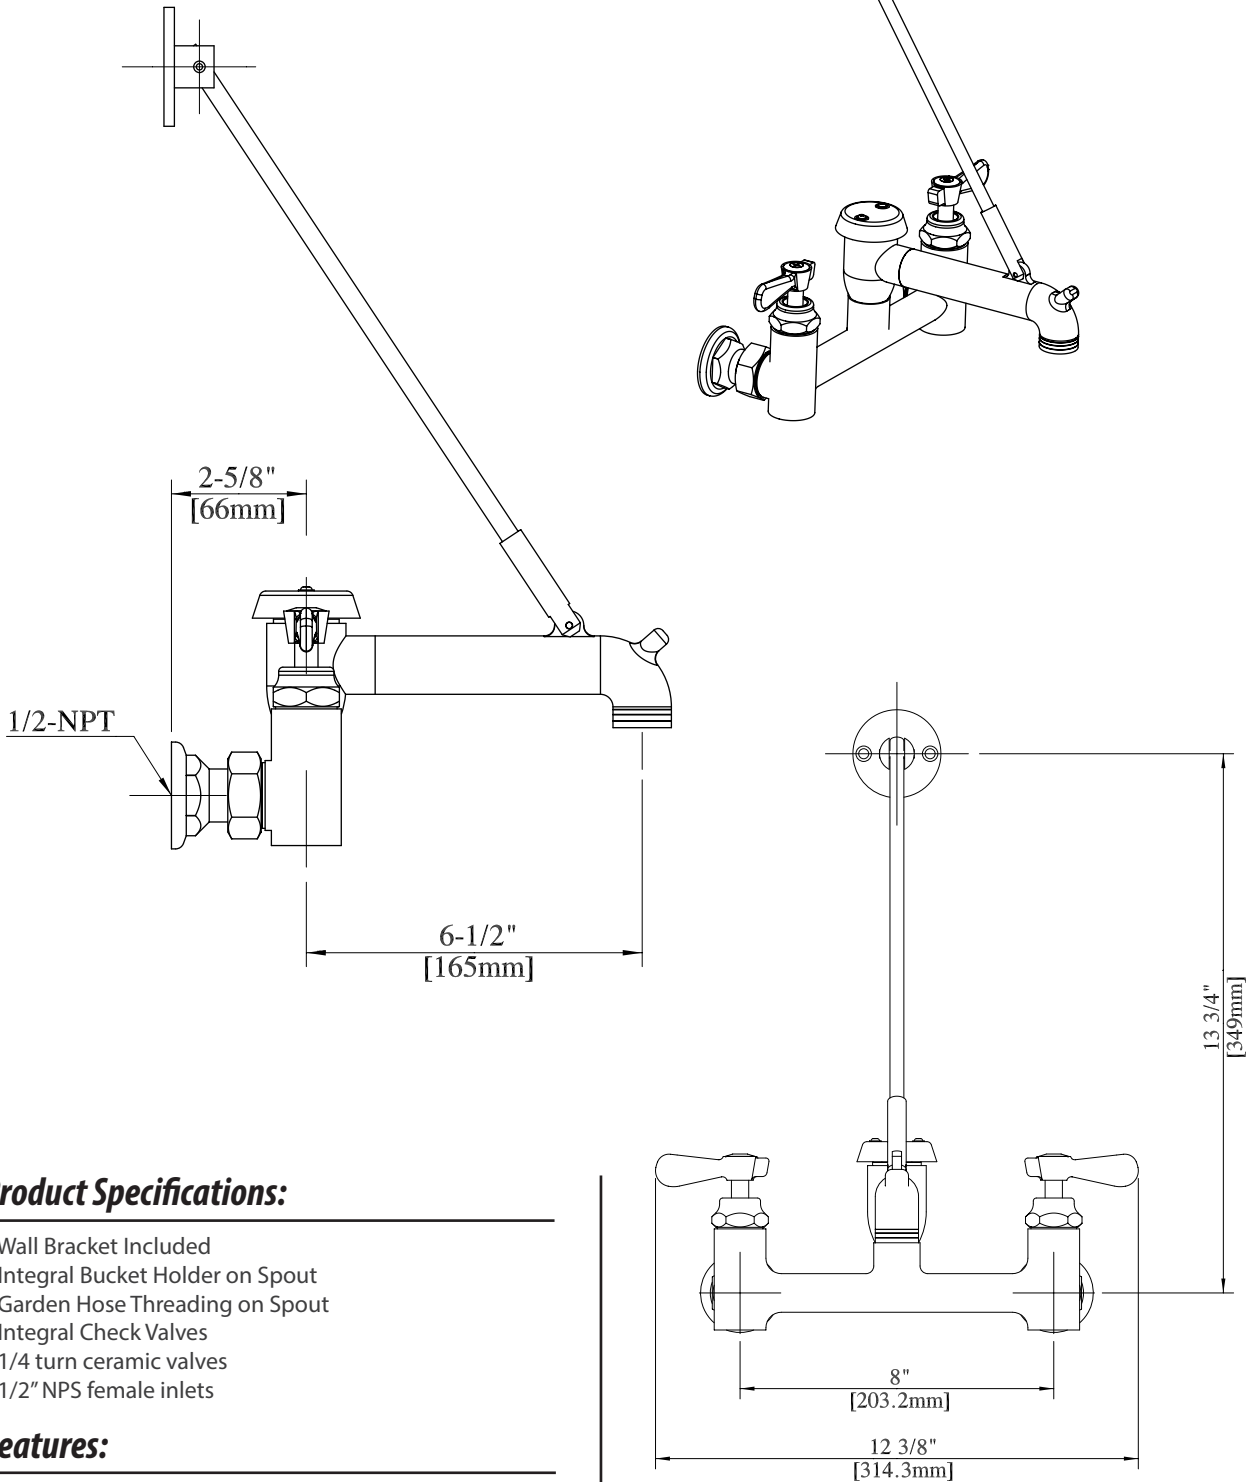

Use your smart phone to scan the above QR code to visit our website: www.bk-resources.com

Service Faucet with Vacuum Breaker

Model: BKSF-WB1

Product Specifications:

- Wall Bracket Included
- Integral Bucket Holder on Spout
- Garden Hose Threading on Spout
- Integral Check Valves
- 1/4 turn ceramic valves
- 1/2" NPS female inlets

Features:

- Integral Vacuum Breaker

Service Faucet with Vacuum Breaker

Model: BKSF-WB1

Exploded Parts Detail:

Diagram #	Quantity	Part Number	Description
1	1	BKSF-WB1	Faucet Body
2	2	BKF-SBH	Handle Assembly
3	1	BKF-Bonnet	Valve Bonnet
4	2	BKF-(HV/CV)-G	Valve
5	2	BKF-ESC	Escutcheon
6	1	BKSF-VBC	Vac Breaker Cap
7	1	BKSF-VBS	Vac Breaker Seal

Diagram #	Quantity	Part Number	Description
8	1	BKSF-VBS	Vac Breaker
9	1	BKSF-VS	Wall Support Sleeve
10	1	BKSF-WSS	Vac Cap Screw
11	2	BKSF-VCS	Pin
12	1	BKSF-WB	Wall Bracket
13	1	BKSF-WB-R	Wall Support Rod