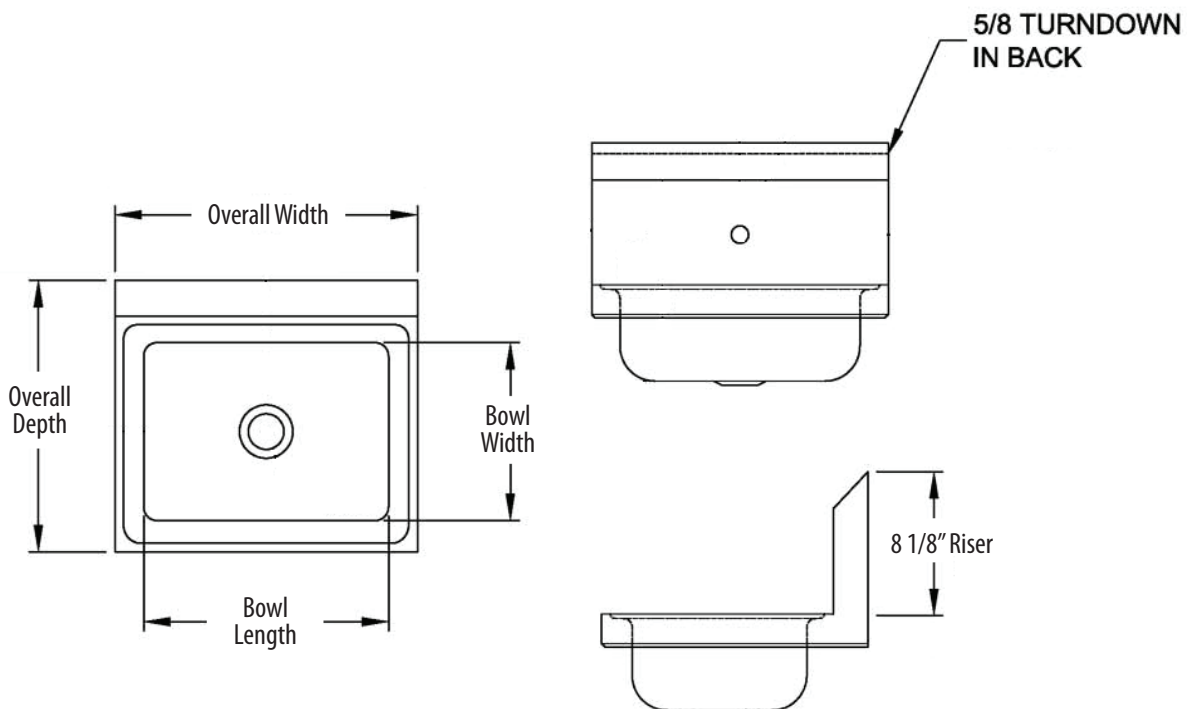

14" x 10" 1 Hole Splash Mount Hand Sinks

Stainless Steel Hand Sinks

Use your smart phone to scan the above QR code to visit our website:
www.bk-resources.com

Certifications:

Features:

- Wall Mounting Hardware Included
- Drain Included
- Marine Edge

Material:

- T-304 Heavy Gauge Stainless Steel

Options:

- Upgraded Faucets
- Other Plumbing Accessories - Call For Details

Part Number	Unit Size (w x d)	Bowl Dim. (l x w x d)	Faucet / Spout Mounting	Included Faucet	Drain Size
BKHS-W-1410-1	17" x 15 ¹ / ₂ "	14" x 10" x 5"	1 Hole Splash	-	1 7/8"
BKHS-W-1410-1-P-G	17" x 15 ¹ / ₂ "	14" x 10" x 5"	1 Hole Splash	BKF-SEF-3G	1 7/8"
BKHS-W-1410-1-4D	17" x 15 ¹ / ₂ "	14" x 10" x 5"	1 Hole Splash	-	3 1/2"
BKHS-W-1410-1-4D-P-G	17" x 15 ¹ / ₂ "	14" x 10" x 5"	1 Hole Splash	BKF-SEF-3G	3 1/2"