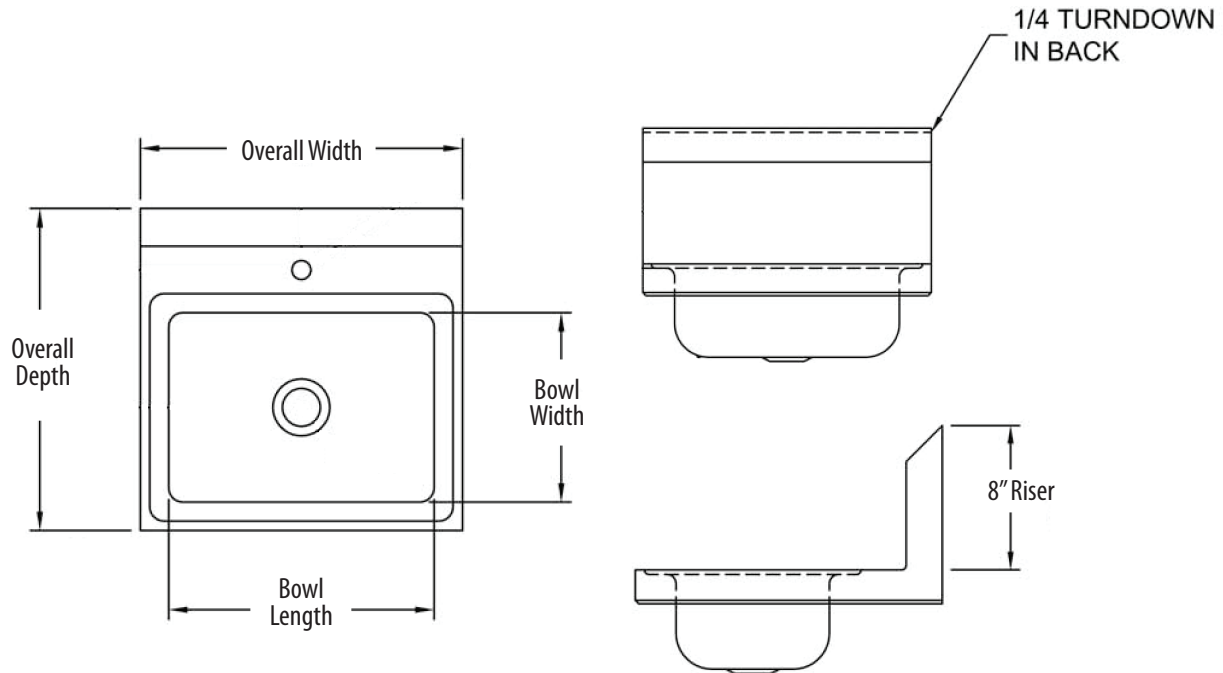

14" x 10" 1 Hole Deck Mount Hand Sinks

Stainless Steel Hand Sinks

Use your smart phone to scan the above QR code to visit our website: www.bk-resources.com

Certifications:

Features:

- Wall Mounting Hardware Included
- Drain Included
- Marine Edge

Material:

- T-304 Stainless Steel

Options:

- Upgraded Faucets
- Other Plumbing Accessories - Call For Details

Part Number	Unit Size (w x d)	Bowl Dim. (l x w x d)	Faucet / Spout Mounting	Included Faucet	Drain Size
BKHS-D-1410-1	17" x 17"	14" x 10" x 5"	1 Hole Deck	-	1 7/8"
BKHS-D-1410-1-P-G	17" x 17"	14" x 10" x 5"	1 Hole Deck	BKF-DEF-3G	1 7/8"
BKHS-D-1410-1MF	17" x 17"	14" x 10" x 5"	1 Hole Deck	MF-1D-G	1 7/8"