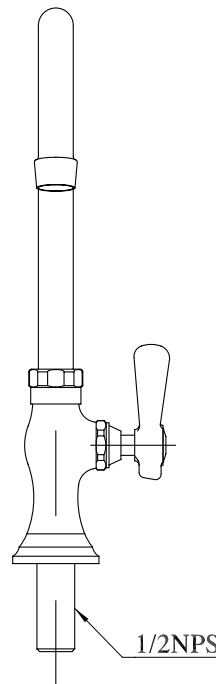

# Deck Mount Standard Duty Single Valve Pantry Faucet with Gooseneck Spout

Model: BKF-WPF-xG

PRODUCT SPECIFICATION SHEET

### Product Specifications:

- Compression Valve
- High Polished Dipped Chrome Finish
- Full Replacement Parts Available

### Product Detail:

Model Number	DIM. A	DIM. B	DIM. C
BKF-WPF-3G-G	3.5" [90]	6.25" [158.7]	9" [228.6]
BKF-WPF-5G-G	6" [150]	6.14" [155.9]	10.63" [269.8]
BKF-WPF-8G-G	8.5" [215]	8.63" [219]	13.5" [342.9]

### Exploded Parts Detail:

Diagram #	Quantity	Part Number	Description
1	1	BK-WPF-XX-G	Faucet Body
2	1	BKF-SBH	Handle
3	1	BKF-MN	Nut
4	1	BKF-S	Seal
5	1	BKF-SPT-XX	Spout
5A	2	BKF-SPT-O-RING	O-Ring
5B	1	BKF-SPT-AERATOR	Aerator
5C	1	BKF-SPT-SPACER	Spacer
5D	1	BKF-SPT-N	Nut
6	1	BKF-HV/CV-G	Mixing Valve
7	1	BKF-BONNET	MV Nut