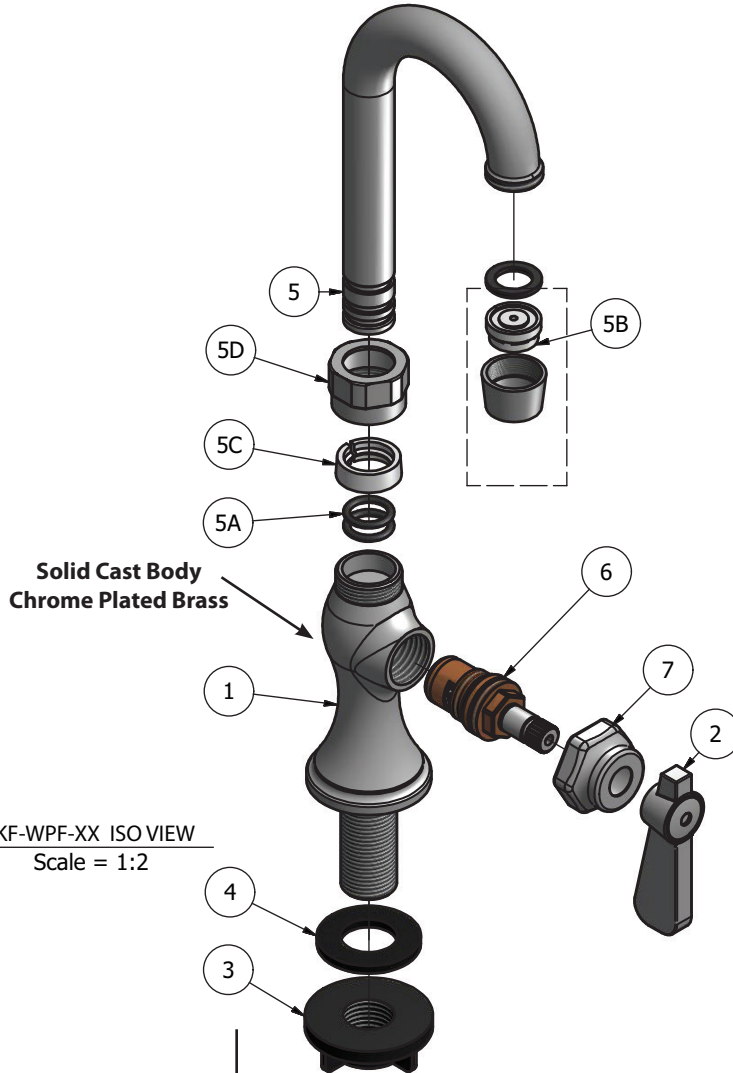

### Product Detail:

Model Number	DIM. A	DIM. B	DIM. C
BKF-WPF-3G-G	3.5" [90]	6.25" [158.7]	9" [228.6]
BKF-WPF-5G-G	6" [150]	6.14" [155.9]	10.63" [269.8]
BKF-WPF-8G-G	8.5" [215]	8.63" [219]	13.5" [342.9]

# Deck Mount Standard Duty Single Valve Pantry Faucet with Gooseneck Spout

Model: BKF-WPF-xG

### Exploded Parts Detail:

Diagram #	Quantity	Part Number	Description
1	1	BK-WPF-XX-G	Faucet Body
2	1	BKF-SBH	Handle
3	1	BKF-MN	Nut
4	1	BKF-S	Seal
5	1	BKF-SPT-XX	Spout
5A	2	BKF-SPT-O-RING	O-Ring
5B	1	BKF-SPT-AERATOR	Aerator
5C	1	BKF-SPT-SPACER	Spacer
5D	1	BKF-SPT-N	Nut
6	1	BKF-HV/CV-G	Mixing Valve
7	1	BKF-BONNET	MV Nut