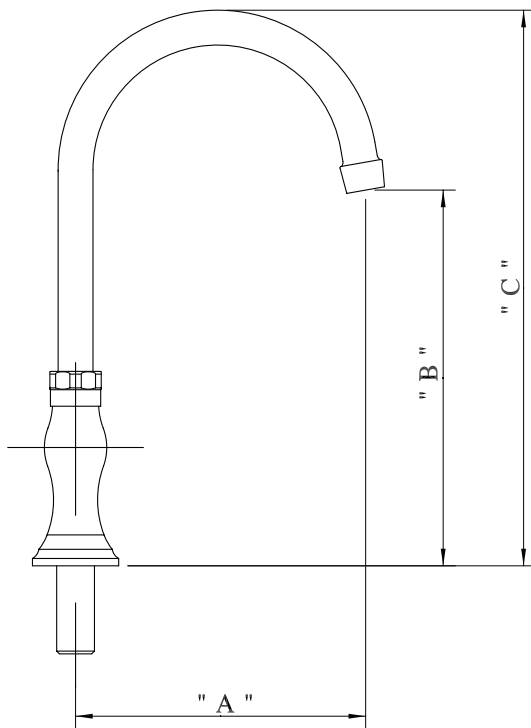

# Deck Mount Standard Duty Single Valve Pantry Faucet with Gooseneck Spout

Model: BKF-WPF-xG

PRODUCT SPECIFICATION SHEET

### Product Detail:

Model Number	DIM. A	DIM. B	DIM. C
BKF-WPF-3G-G	3.5" [90]	6.25" [158.7]	9" [228.6]
BKF-WPF-5G-G	6" [150]	6.14" [155.9]	10.63" [269.8]
BKF-WPF-8G-G	8.5" [215]	8.63" [219]	13.5" [342.9]