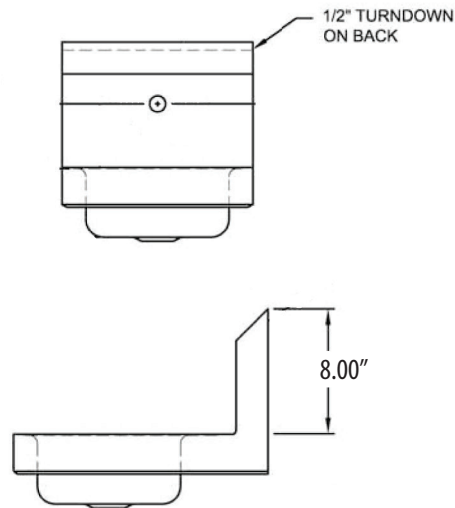

9" x 9" 1 Hole Splash Mount Space Saver Hand Sinks

Stainless Steel Hand Sinks

Use your smart phone to scan the above QR code to visit our website:
www.bk-resources.com

Certifications:

Features:

- Wall Mounting Hardware Included
- Drain Included
- Marine Edge

Material:

- T-304 Stainless Steel

Options:

- Upgraded Faucets
- Other Plumbing Accessories - Call For Details

Part Number	Unit Size (w x d)	Bowl Dim. (l x w x d)	Faucet / Spout Mounting	Side Splash	Included Faucet	Drain Size
BKHS-W-SS-1	12" x 14 1/2"	9" x 9" x 5"	1 Hole Splash	-	-	1 7/8"
BKHS-W-SS-1-P-G	12" x 14 1/2"	9" x 9" x 5"	1 Hole Splash	-	BKF-SEF-3G	1 7/8"
BKHS-W-SS-1-SS	12" x 14 1/2"	9" x 9" x 5"	1 Hole Splash	Dual	-	1 7/8"
BKHS-W-SS-1-SS-P-G	12" x 14 1/2"	9" x 9" x 5"	1 Hole Splash	Dual	BKF-SEF-3G	1 7/8"