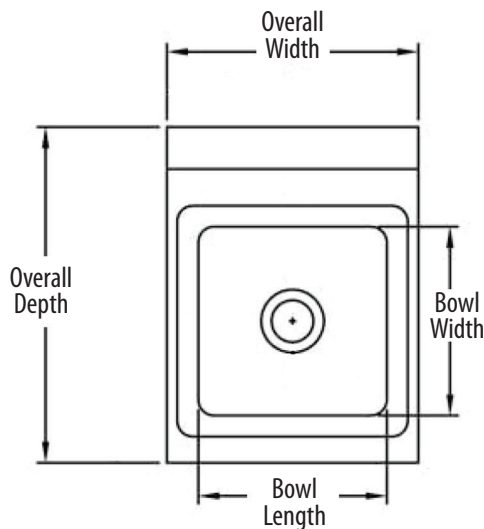

9" x 9" 1 Hole Splash Mount Space Saver Hand Sinks

Stainless Steel Hand Sinks

Use your smart phone to scan the above QR code to visit our website:
www.bk-resources.com

Certifications:

Features:

- Wall Mounting Hardware Included
- Drain Included
- Marine Edge

Material:

- T-304 Stainless Steel

Options:

- Upgraded Faucets
- Other Plumbing Accessories - Call For Details

Part Number	Unit Size (w x d)	Bowl Dim. (l x w x d)	Faucet / Spout Mounting	Side Splash	Included Faucet	Drain Size
BKHS-W-SS-1	12" x 14 1/2"	9" x 9" x 5"	1 Hole Splash	-	-	1 7/8"
BKHS-W-SS-1-P-G	12" x 14 1/2"	9" x 9" x 5"	1 Hole Splash	-	BKF-SEF-3G	1 7/8"
BKHS-W-SS-1-SS	12" x 14 1/2"	9" x 9" x 5"	1 Hole Splash	Dual	-	1 7/8"
BKHS-W-SS-1-SS-P-G	12" x 14 1/2"	9" x 9" x 5"	1 Hole Splash	Dual	BKF-SEF-3G	1 7/8"