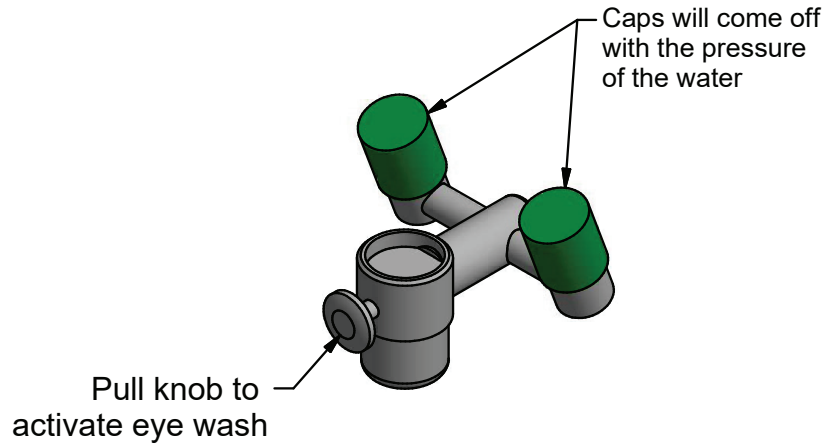

Eye Wash Faucet Attachment

Model: BK-EWS

Product Specifications:

- Fits Any BK Resources Faucet
- Has been tested by independent laboratories to confirm compliance with ANSI Standard Z358.1 showing compliance to OSHA requirements.