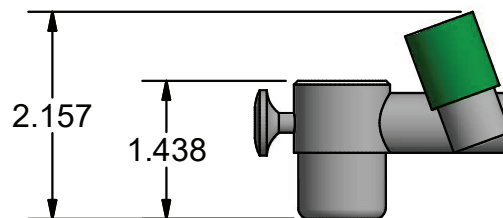

Eye Wash Faucet Attachment

Model: BK-EWS

Product Specifications:

- Fits Any BK Resources Faucet
- Has been tested by independent laboratories to confirm compliance with ANSI Standard Z358.1 showing compliance to OSHA requirements.