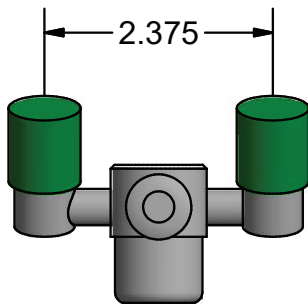

Eye Wash Faucet Attachment

Model: BK-EWS

Product Specifications:

- Fits Any BK Resources Faucet
- Has been tested by independent laboratories to confirm compliance with ANSI Standard Z358.1 showing compliance to OSHA requirements.