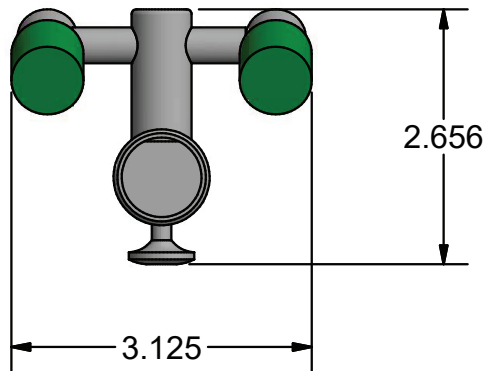

Eye Wash Faucet Attachment

Model: BK-EWS

Product Specifications:

- Fits Any BK Resources Faucet
- Has been tested by independent laboratories to confirm compliance with ANSI Standard Z358.1 showing compliance to OSHA requirements.