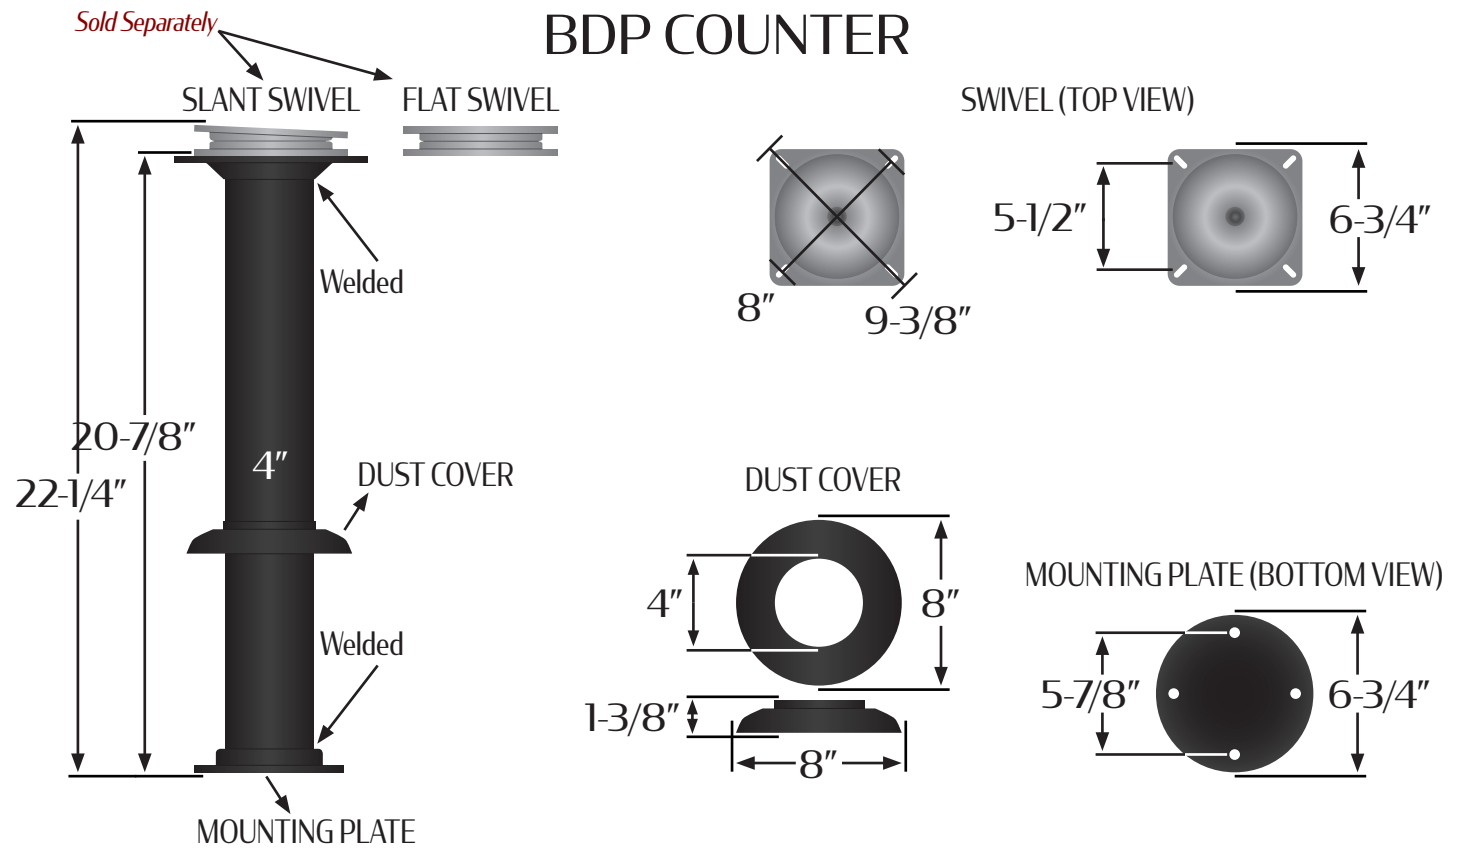

OAK STREET
MANUFACTURING
SUPERIOR RESTAURANT FURNISHINGS

255 Welter Drive
Monticello, IA 52310

P: 877.465.4344
F: 877.465.4042
www.oakstreetmfg.com

COUNTER HEIGHT BOLT DOWN PEDESTAL: BDP COUNTER

- Premium black powder coat sandex finish
- 2.5mm steel column
- 4.5mm mounting plate
- **To be used with Oak Street's heavy-duty 51 ball bearing flat or slant swivel - SOLD SEPARATELY**
- Swivel attached to frame with 16mm #10 bolts & lock nuts
- All welded joints - nothing to fail
- Compatible with all Oak Street Manufacturing swivel seats
- Counter height pedestal weight: 12 lbs
- Frame load capacity: 300 lbs
- Mounting hardware not included
- F.O.B. Monticello, IA & Statesville, NC