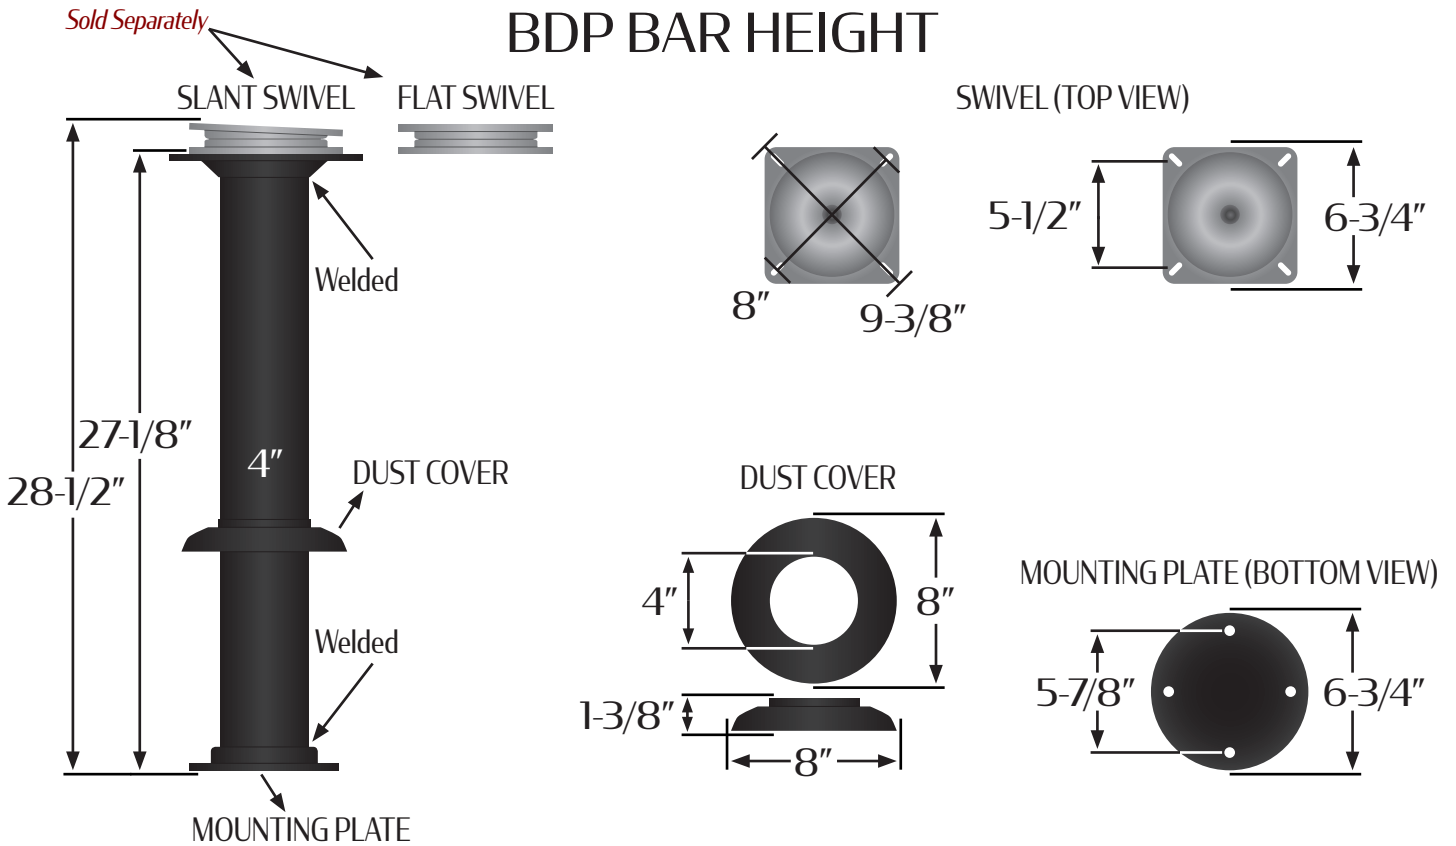

255 Welter Drive
Monticello, IA 52310

P: 877.465.4344
F: 877.465.4042
www.oakstreetmfg.com

BAR HEIGHT BOLT DOWN PEDESTAL: BDP BAR HEIGHT

- Premium black powder coat sandex finish
- 2.5mm steel column
- 4.5mm mounting plate
- **To be used with Oak Street's heavy-duty 51 ball bearing flat or slant swivel - SOLD SEPARATELY**
- Swivel attached to frame with 16mm #10 bolts & lock nuts

- All welded joints - nothing to fail
- Compatible with all Oak Street Manufacturing swivel seats
- Bar height pedestal weight: 15 lbs
- Frame load capacity: 300 lbs
- Mounting hardware not included
- F.O.B. Monticello, IA & Statesville, NC