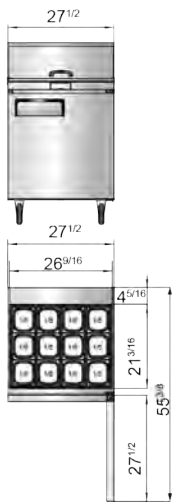

PLAN VIEW

MSF8305GR