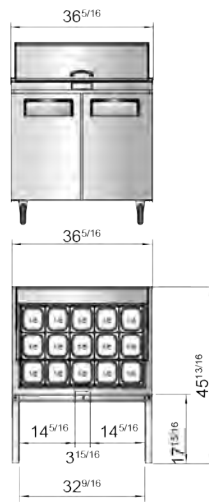

SPECIFICATIONS

Models	Door	Capacity (Cu.Ft.)	Shelves	Casters (inch)	Amps (A)	Voltage (V/Hz/Ph)	HP	Refrigerant	Exterior Dimensions (inch)	Net Weight (lbs)	Gross Weight (lbs)
MSF8305GR	1	7.2	1	5	2.3	115/60/1	1/7	R290	27 ^{1/2} ×34×47 ^{1/10}	170	212
MSF3615GR	2	8.7	2	5	2.3	115/60/1	1/7	R290	36 ^{5/16} ×34×47 ^{1/10}	174	240
MSF8306GR	2	13.4	2	5	2.3	115/60/1	1/7	R290	48 ^{1/5} ×34×47 ^{1/10}	243	293
MSF8307GR	2	17.2	2	5	2.8	115/60/1	1/5	R290	60 ^{1/5} ×34×47 ^{1/10}	284	340
MSF8308GR	3	21.1	3	5	2.8	115/60/1	1/5	R290	72 ^{7/10} ×34×47 ^{1/10}	331	401

PLAN VIEW

MSF8305GR

MSF3615GR

MSF8306GR

MSF8307GR

MSF8308GR