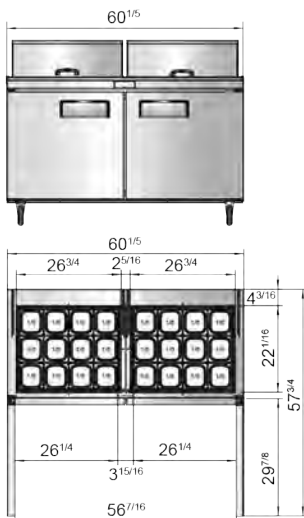

SPECIFICATIONS

Models	Door	Capacity (Cu.Ft.)	Shelves	Casters (inch)	Amps (A)	Voltage (V/Hz/Ph)	HP	Refrigerant	Exterior Dimensions (inch)	Net Weight (lbs)	Gross Weight (lbs)
MSF8305GR	1	7.2	1	5	2.3	115/60/1	1/7	R290	27 ^{1/2} ×34×47 ^{1/10}	170	212
MSF3615GR	2	8.7	2	5	2.3	115/60/1	1/7	R290	36 ^{5/16} ×34×47 ^{1/10}	174	240
MSF8306GR	2	13.4	2	5	2.3	115/60/1	1/7	R290	48 ^{1/5} ×34×47 ^{1/10}	243	293
MSF8307GR	2	17.2	2	5	2.8	115/60/1	1/5	R290	60 ^{1/5} ×34×47 ^{1/10}	284	340
MSF8308GR	3	21.1	3	5	2.8	115/60/1	1/5	R290	72 ^{7/10} ×34×47 ^{1/10}	331	401

PLAN VIEW

MSF8305GR

MSF3615GR

MSF8306GR

MSF8307GR

MSF8308GR