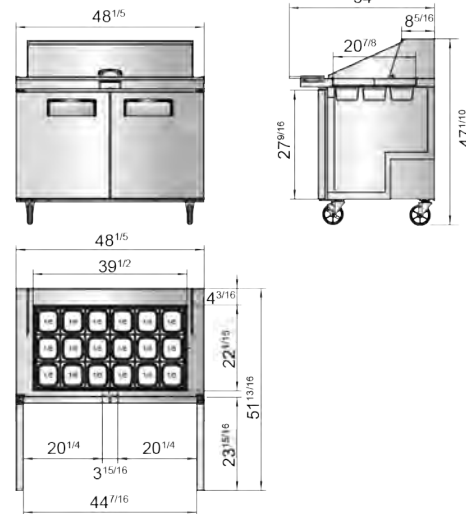

SPECIFICATIONS

Models	Door	Capacity (Cu.Ft.)	Shelves	Casters (inch)	Amps (A)	Voltage (V/Hz/Ph)	HP	Refrigerant	Exterior Dimensions (inch)	Net Weight (lbs)	Gross Weight (lbs)
MSF8305GR	1	7.2	1	5	2.3	115/60/1	1/7	R290	27 ^{1/2} ×34×47 ^{1/10}	170	212
MSF3615GR	2	8.7	2	5	2.3	115/60/1	1/7	R290	36 ^{5/16} ×34×47 ^{1/10}	174	240
MSF8306GR	2	13.4	2	5	2.3	115/60/1	1/7	R290	48 ^{1/5} ×34×47 ^{1/10}	243	293
MSF8307GR	2	17.2	2	5	2.8	115/60/1	1/5	R290	60 ^{1/5} ×34×47 ^{1/10}	284	340
MSF8308GR	3	21.1	3	5	2.8	115/60/1	1/5	R290	72 ^{7/10} ×34×47 ^{1/10}	331	401

PLAN VIEW

MSF8305GR

MSF3615GR

MSF8306GR

MSF8307GR

MSF8308GR