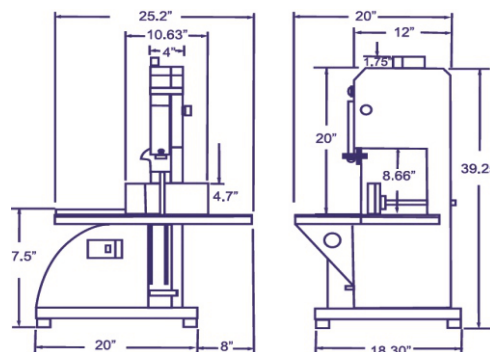

MEAT SAW

MADE IN VENEZUELA

B-34HI-2HP

MADE IN VENEZUELA

B-25HIE

SPECIFICATIONS

	B-34HI-2HP	B34AT-2HP	B-25HIE
Model Type	Floor		Countertop
Construction Material	Stainless Steel / Aluminum	Fully Stainless Steel	Stainless Steel / Aluminum/ Painted Steel
Blade Length	98		78
Cutting Capacity	12 (H) x 10.5 (W)		7.75 (H) x 7.5 (W)
Power	2HP / 1.5kW		1HP / 0.75kW
Voltage	220V / 60Hz / 1Ph		110V / 60Hz / 1Ph
Net weight	346 lbs		248 lbs
Shipping Weight	400 lbs		287lbs
Shipping Dimensions	36(L) x 40(D) x 72(H)		26(L) x 32(D) x 46(H)