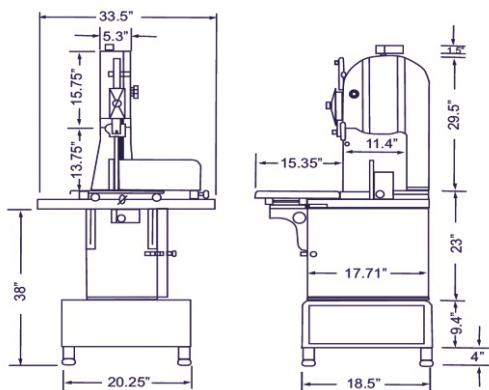

MEAT SAW

MADE IN VENEZUELA

B-34HI-2HP

MADE IN VENEZUELA

B-25HIE

SPECIFICATIONS

	B-34HI-2HP	B34AT-2HP	B-25HIE
Model Type	Floor		Countertop
Construction Material	Stainless Steel / Aluminum	Fully Stainless Steel	Stainless Steel / Aluminum/ Painted Steel
Blade Length	98		78
Cutting Capacity	12 (H) x 10.5 (W)		7.75 (H) x 7.5 (W)
Power	2HP / 1.5kW		1HP / 0.75kW
Voltage	220V / 60Hz / 1Ph		110V / 60Hz / 1Ph
Net weight	346 lbs		248 lbs
Shipping Weight	400 lbs		287lbs
Shipping Dimensions	36(L) x 40(D) x 72(H)		26(L) x 32(D) x 46(H)