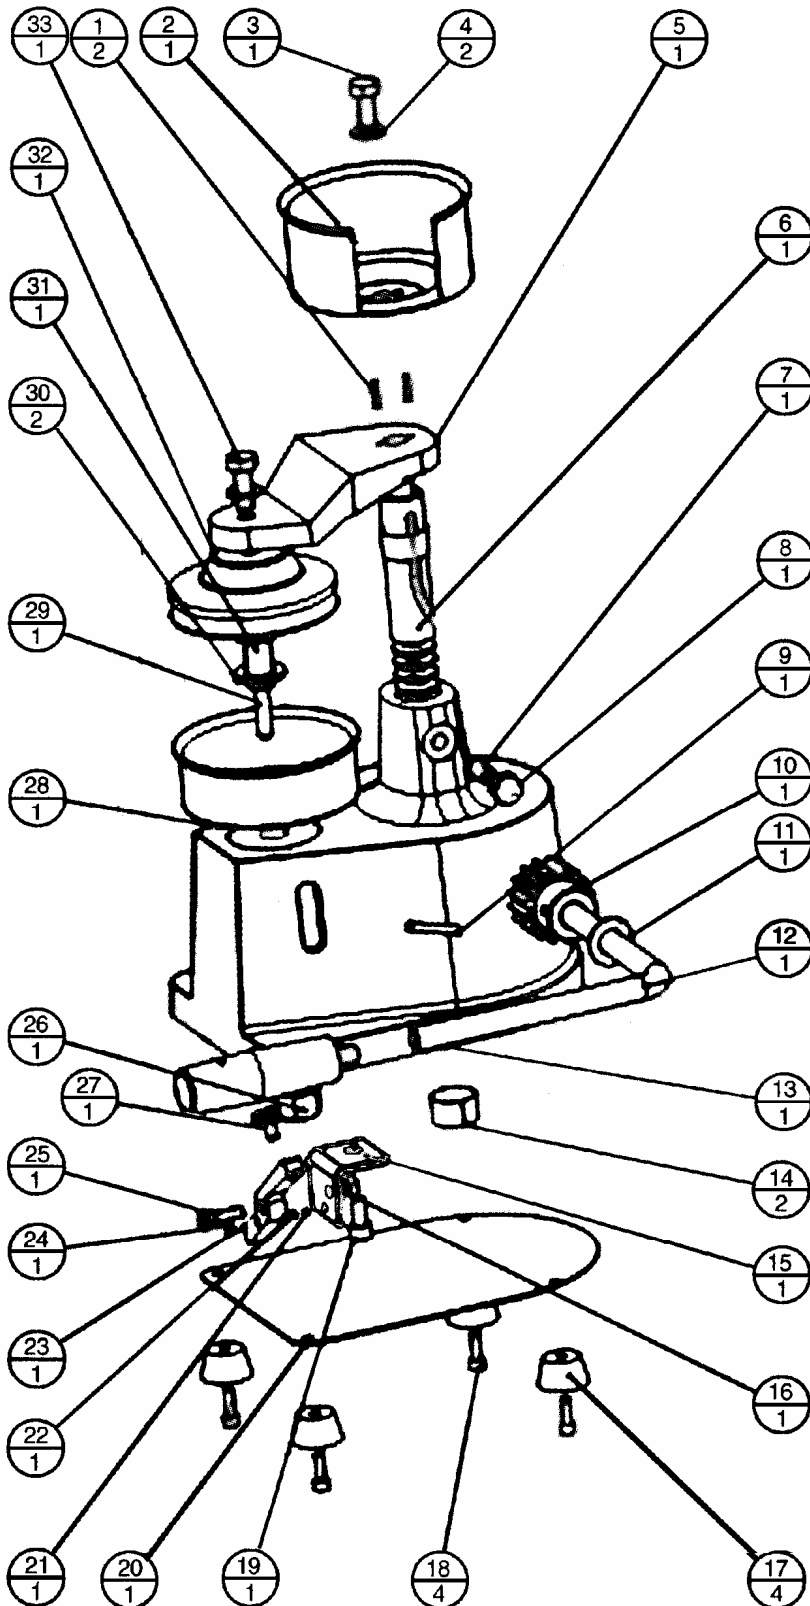

AMERICAN EAGLE FOOD MACHINERY, INC.

3131 South Canal Street // Chicago, Illinois 60616

Tel (773) 376-0800 • Fax (773) 376-2010 • www.AmericanEagleMachine.com

Hamburger Press Parts Breakdown

1	Spring Pin
2	Holder
3	Hexangular Stud
4	Plain Washers
5	Briquetting Holer
6	Rack Shaft
7	Screw
8	Acorn Nut
9	Spring Pin
10	Gear
11	Gasket
12	Handle Setting Shaft
13	Body
14	Sliding Bearing
15	Angle Iron
16	Thick Hexagonal Nut
17	Foot
18	Inner Hexagon Screw
19	Inner Hexagon Screw
20	Base Board
21	Steel Ball
22	Spring
23	Lever
24	Screw
25	Screw
26	Thick Hexagonal Nut
27	Knob
28	Holder
29	Platen
30	Plain Washers
31	Turnbuckle
32	Briquetting
33	Hexagon Bolt