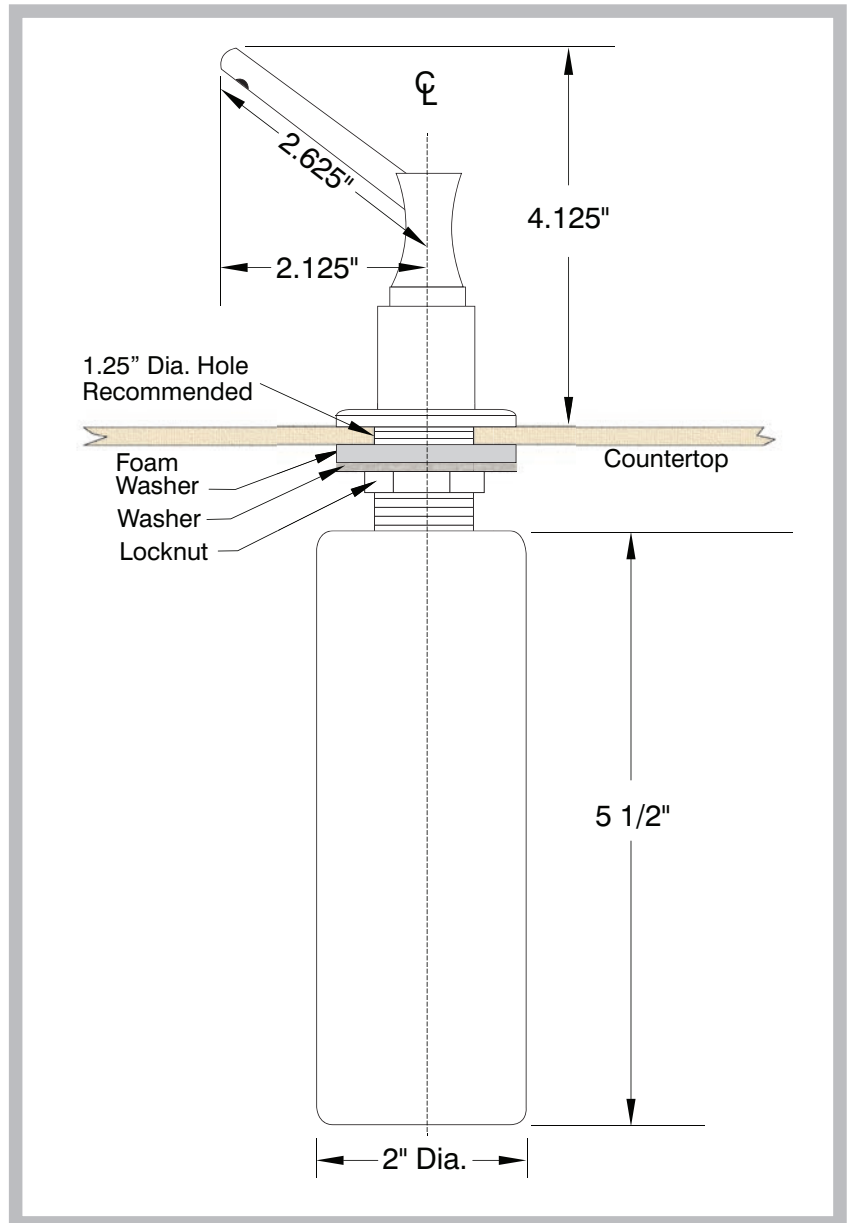

K-12 CHROME PLATED DECK MOUNTED SOAP DISPENSER

FEATURES:

Deck Mounted.
Pump Style Actuator.
Uses Liquid Soap.

MATERIAL:

Pump: Chrome Plated Brass.
Dispenser: Plastic.

Item #:	Qty #:
Model #:	
Project #:	

DIMENSIONS and SPECIFICATIONS