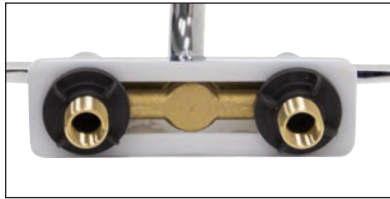

K-50 8" SWING SPOUT DECK MOUNT FAUCET

Conforms To NSF 61/9 Lead Free Requirements

FAUCET AERATOR CONFORM TO
ASTM.A112.18.1M • 1.0 GPM/3.8 LP
THREAD: 55/64 - 27 FEMALE

Item #: _____ Qty #: _____

Model #: _____

Project #: _____

BOTTOM VIEW
1/2" NPS (OUTSIDE THREAD)
3/8" NPT(INSIDE THREAD)

FEATURES:

- 8" swing spout.
- 4" O.C. water supply.
- Quarter-turn wedge style handles.
- Colored hot & cold Indexes.
- 1.0 GPM/3.8 LPM Aerator. 60 PSI.

MATERIAL:

- Brass chrome plated body & spout.
- Chrome plated handles.

Click This Link To
View Assembly Sheet

DIMENSIONS and SPECIFICATIONS

Options & Accessories

Replacement Spout For K-50 Faucet

8" Swing Spout Only.

K-316-LU (Set of 2)

For a Complete faucet with Wrist Handles, See our **K-208** Spec Sheet.

*Can Only Be Used On Faucets Purchased After January 2016. For Older Faucets, Consult Customer Service.

⚠ WARNING: