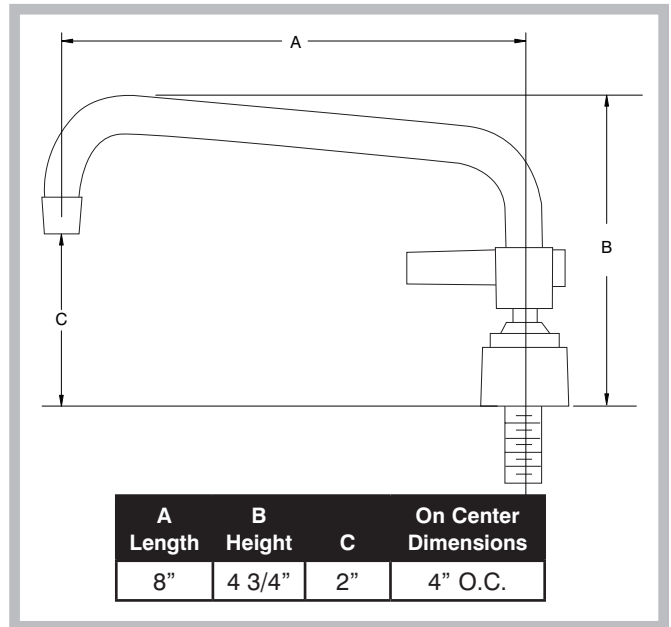

K-50 8" SWING SPOUT DECK MOUNT FAUCET

Conforms To NSF 61/9 Lead Free Requirements

FAUCET AERATOR CONFORM TO
ASTM.A112.18.1M • 1.0 GPM/3.8 LP
THREAD: 55/64 - 27 FEMALE

Item #: _____ Qty #: _____

Model #: _____

Project #: _____

BOTTOM VIEW
1/2" NPS (OUTSIDE THREAD)
3/8" NPT(INSIDE THREAD)

FEATURES:

- 8" swing spout.
- 4" O.C. water supply.
- Quarter-turn wedge style handles.
- Colored hot & cold Indexes.
- 1.0 GPM/3.8 LPM Aerator. 60 PSI.

MATERIAL:

- Brass chrome plated body & spout.
- Chrome plated handles.

Click This Link To
View Assembly Sheet

DIMENSIONS and SPECIFICATIONS

Options & Accessories

Replacement Spout For K-50 Faucet

8" Swing Spout Only.