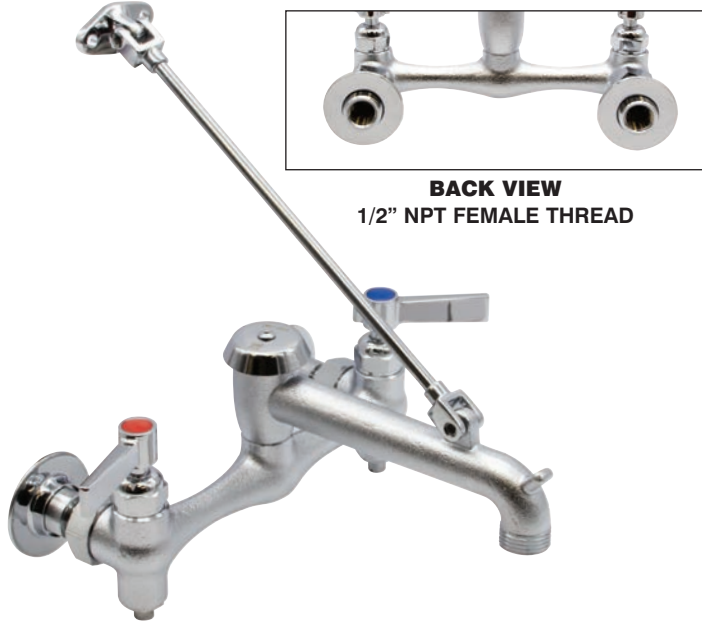

K-240 SERVICE FAUCET FOR MOP SINKS

Item #: _____ Qty #: _____
 Model #: _____
 Project #: _____

BACK VIEW
1/2" NPT FEMALE THREAD

FEATURES:

- 8" O.C. water supply.
- Quarter turn wedge style handles with colored hot & cold Indexes.
- 9.6 GPM/36.3 LPM.
- Wall support bracket & pail hook.
- Vacuum breaker. Built-in stops.
- Garden hose outlet.

MATERIAL:

- Brass chrome plated body & spout.
- Chrome plated handles.

Click This Link To View Assembly Sheet

DIMENSIONS and SPECIFICATIONS

Options & Accessories

Replacement Vacuum Breaker Repair Kit For K-240

K-03

Faucet Repair Kit* K-00B (Set of 2)

Includes 2 Cartridges and 2 Handles With Red & Blue Indexes

**Can Only Be Used On Faucets Purchased After January 2016. For Older Faucets, Consult Customer Service.*