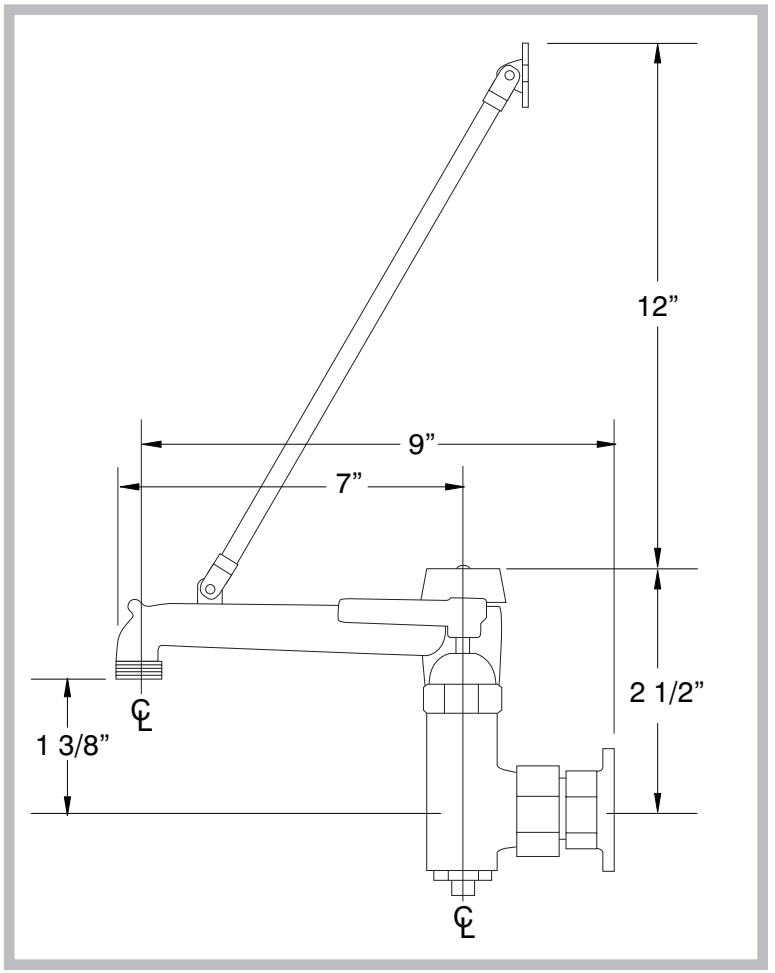

K-240 SERVICE FAUCET FOR MOP SINKS

Item #: _____ Qty #: _____
 Model #: _____
 Project #: _____

BACK VIEW
1/2" NPT FEMALE THREAD

FEATURES:

- 8" O.C. water supply.
- Quarter turn wedge style handles with colored hot & cold Indexes.
- 9.6 GPM/36.3 LPM.
- Wall support bracket & pail hook.
- Vacuum breaker. Built-in stops.
- Garden hose outlet.

MATERIAL:

- Brass chrome plated body & spout.
- Chrome plated handles.

Click This Link To View Assembly Sheet

DIMENSIONS and SPECIFICATIONS

Options & Accessories

Replacement Vacuum Breaker Repair Kit For K-240