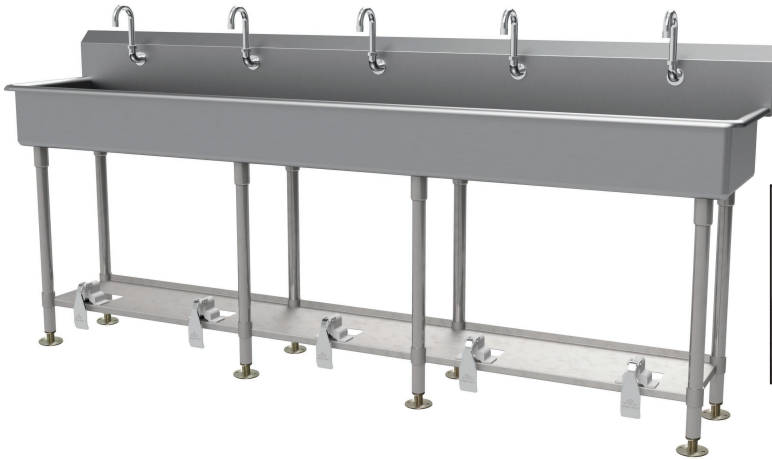

16 GAUGE STAINLESS STEEL

FIVE STATION FLOOR MOUNTED SINK WITH TUBULAR LEGS TOE-PUSH OPERATED

Item #: _____ Qty #: _____
 Model #: _____
 Project #: _____

Foot Valves Included
On All "FV" Models

FEATURES:

- 8 1/2" high backsplash.
- 8" sink bowl depth.
- Stainless steel "Z" brackets.
- Two **K-6** 3 1/2" rear basket drains.
- Tubular stainless steel legs with flanged feet.
- One stainless steel support shelf with rear turn-up.
- Toe-Push Operated:** Includes five **K-104** toe-push valves and five **K-121** spouts.

CONSTRUCTION:

- All TIG welded.
- Welded areas blended to match adjacent surfaces and to a satin finish.

MATERIAL:

- All 16 gauge type "304" stainless steel.
- 1 5/8" tubular "304" stainless steel legs.
- Stainless steel gussets.

MECHANICAL:

- Single faucet hole punched at each station.

Model #	Length	# of Spouts	# of Legs	Wt.	Cu. Ft.
FC-FM-100FV	100"	5	8	208 Lbs.	70

[Click Here For Install Guide](#)

MULTI-STATION ACCESSORIES & REPLACEMENT PARTS

Model	Description	QTY:
K-06	Splash Mount Faucet Mounting Kit	_____
K-13	Stainless Steel Soap Dispenser (Wall Mount Only)	_____
K-104	Toe-Push Valve Assembly	_____
K-121	Single Hole, Splash Mounted 3-1/2" Gooseneck Spout	_____
K-411	Strainer Plate for 3-1/2" Drain	_____
K-508	Special Sizing Charge (<i>Larger Size Cut Down To Smaller Size</i>)	_____
TA-19	Adjustable Stainless Steel Flanged Bullet Foot	_____