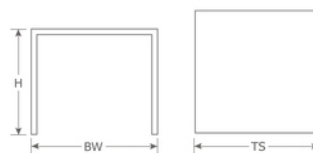

DETAILS

H	TS	Lbs
29"	36" Sq"	42

Outdoor/Indoor Stacking Table

E-coated powder coat finish

Stackability: 9

Top: Solid Steel

Base: Square Steel Legs

Assembly Required: Yes