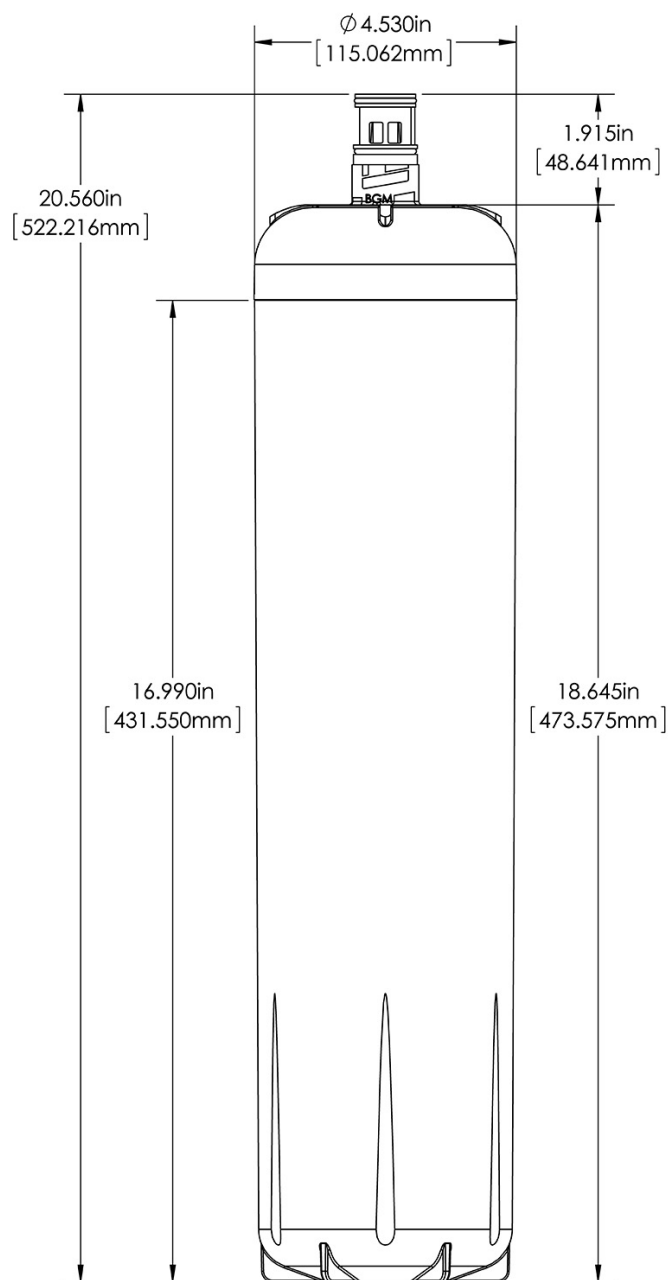

CARTRIDGE, WEQ-SFTN3500(1)10 TEA

Height: 20.56" Width: 4.53" Depth: 4.53"
(52.2cm) (11.5cm) (11.5cm)

- Integrated carbon block to reduce chlorine taste and odor
- Perfect for iced and hot tea brewers where hard water can affect tea clarity, taste, and stand time
- Minimizes service maintenance and equipment downtime with 3,500 grains of hardness reduction

Plumbing Requirements

Inlet Connection	Outlet Connection	Min Operating Pressure	Max Operating Pressure	Min Operating Temperature	Max Operating Temperature
		20 psi (138 kPa)	125 psi (862 kPa)	40°F(4°C)	100°F(38°C)

Last Updated:
02/07/2023

	Dimensions of Filter System <i>(filter head with filter cartridge)</i>			Installed Dimensions <i>(Installation with wall mounting)</i>			Cartridge Dimensions <i>(filter cartridge only)</i>		
	Height	Width	Depth	Height	Width	Depth	Height	Width	Depth
English	-	-	-	-	-	-	20.56 in.	4.53 in.	4.53 in.
Metric	-	-	-	-	-	-	52.2 cm	11.5 cm	11.5 cm