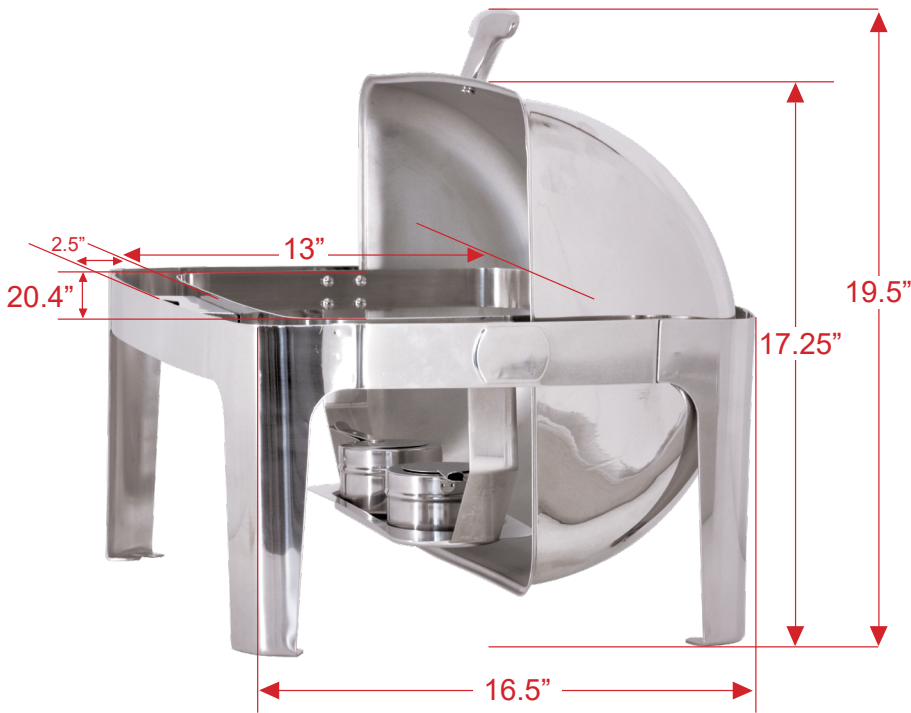

SMALLWARES

CHAFING DISH WITH ROLL TOP COVER

OMCAN INC.

Telephone: 1-800-465-0234
Fax: (905) 607-0234
Email: sales@omcan.com
Website: www.omcan.com

Follow us to keep up to date with the latest news and offers