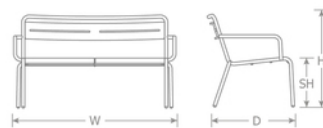

Star Lounge Loveseat #166

Designer: Centro Ricerche EMU

DETAILS

H	W	D	Lbs
29"	50.5"	27.5"	40.5

Outdoor/Indoor Lounge Loveseat

E-coated powder coat finish

Frame: Tubular Steel

Seat/Back: Steel Slats

Stackability: 8

SHIPPING

Master Pack Quantity: 1

Master Pack Dimensions: 28.5"x30.5"x53.5"

Master Pack Weight: 52 Lbs.

FOB: PA 17042

Quick Ship Finishes:

Special Order Ship Finishes: