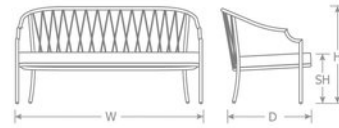

## DETAILS

H	W	D	Lbs
31"	61"	30"	36

Outdoor/Indoor Lounge Loveseat

E-coated powder coat finish

Frame: Tubular Steel

Seat/Back: Solid Steel / Tubular Steel