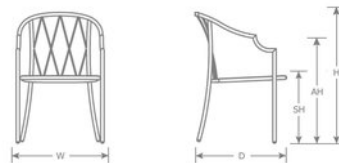

DETAILS

H	W	D	SH	Lbs
33"	22.5"	23"	17"	14

Outdoor/Indoor Stacking
Armchair

E-coated powder coat finish

*Cushions sold separately

Frame: Steel

Seat/Back: Solid Steel / Tubular Steel

Stackability: 4

SHIPPING

Master Pack Quantity: 2

Master Pack Dimensions: 23"x26.5"x36"

Master Pack Weight: 38 Lbs.

Master Cartons/Pallet: 6

FOB: PA 17042

Special Order Ship Finishes:

22 A/Iron