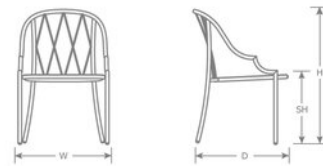

DETAILS

H	W	D	SH	Lbs
33"	22.5"	23.5"	17"	14

Outdoor/Indoor Stacking Side Chair

E-coated powder coat finish

\*Cushions sold separately

Frame: Steel

Seat/Back: Solid Steel / Tubular Steel

Stackability: 4

SHIPPING

Master Pack Quantity: 2

Master Pack Dimensions: 23"x26.5"x36"

Master Pack Weight: 38 Lbs.

Master Cartons/Pallet: 6

FOB: PA 17042

Special Order Ship Finishes:

22 A/Iron